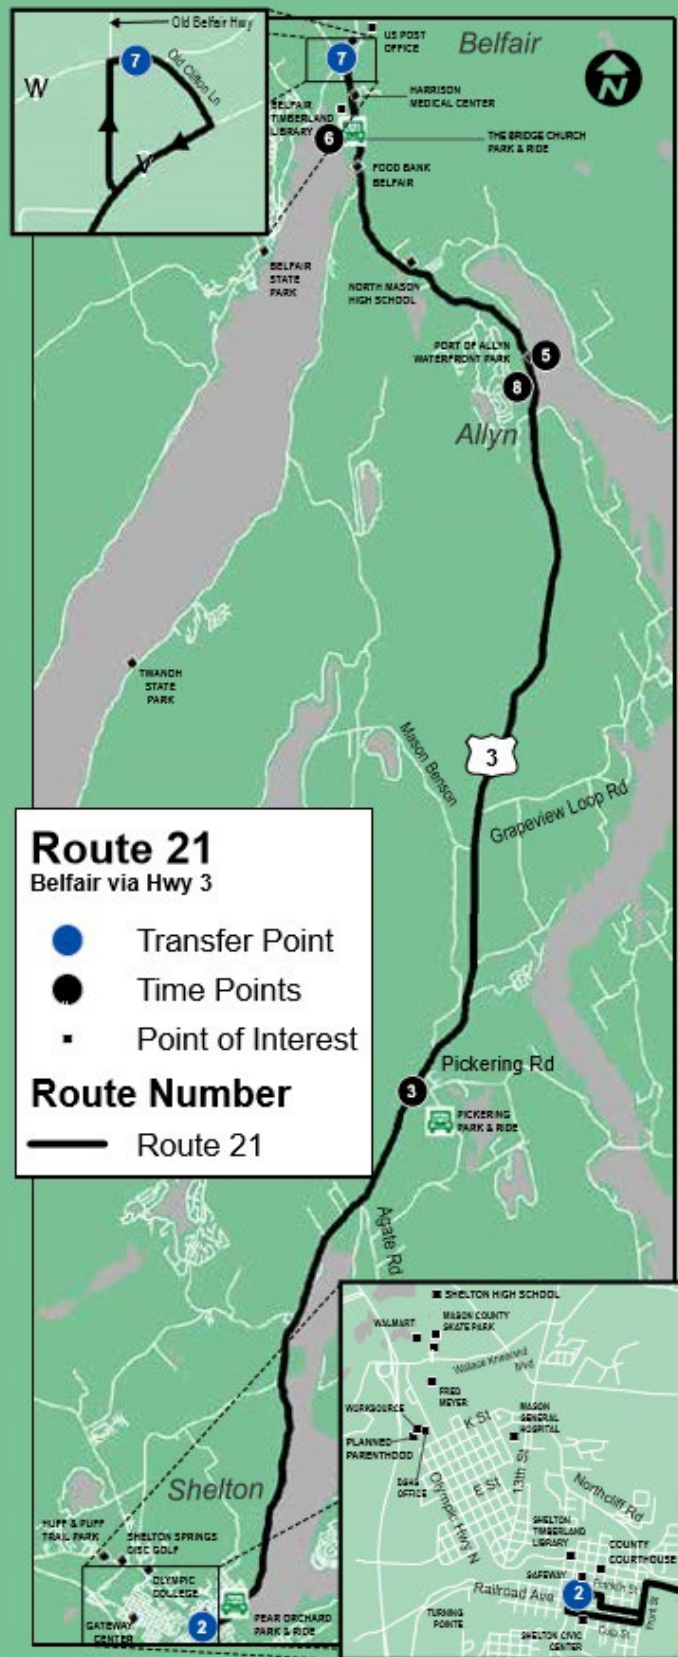

21 Shelton to Belfair

Transit-Community Center (TCC)	Pear Orchard Park & Ride	Pickering Rd Park & Ride	Port of Allyn Hwy 3 & Drum St	NE Clifton Ln @ Bill Hunter Park
2	8	3	5	7

Monday - Friday / Lunes a Viernes

3:30 AM	3:35 AM	3:45 AM	3:58 AM	4:10 AM