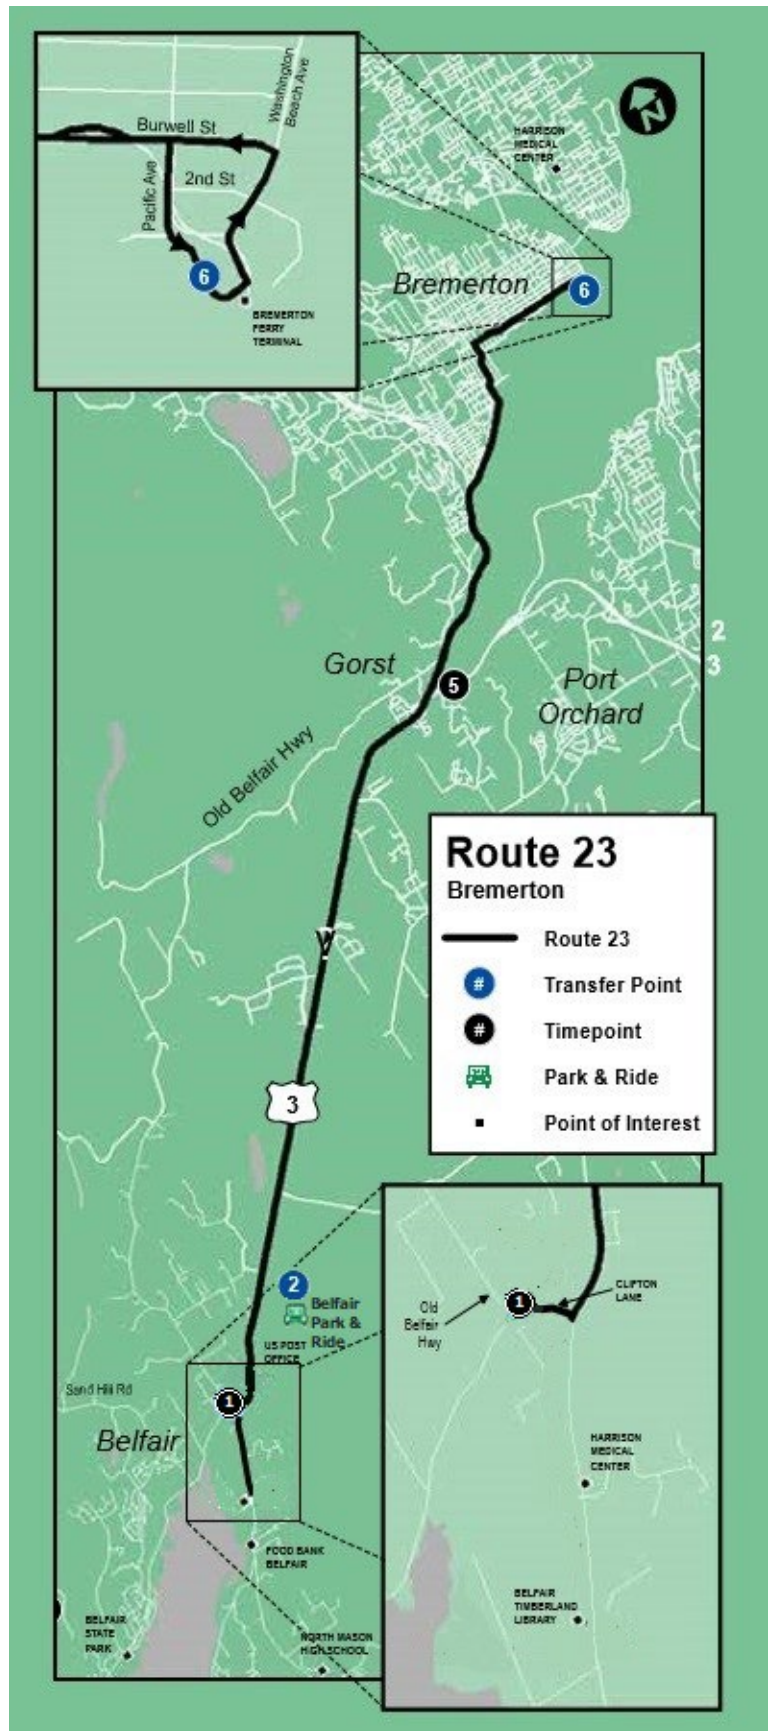

23 Belfair to Bremerton		
NE Clifton Ln @ Bill Hunter Park	Belfair Park & Ride	Bremerton Ferry Terminal
1	2	6
Monday - Friday / Lunes a Viernes		
4:10 AM	4:15 AM	4:40 AM

23 Bremerton to Belfair		
Bremerton Ferry Terminal	Belfair Park & Ride	NE Clifton Ln @ Bill Hunter Park
6	2	1
Monday - Friday / Lunes a		
4:40 AM	5:05 AM	5:10 AM