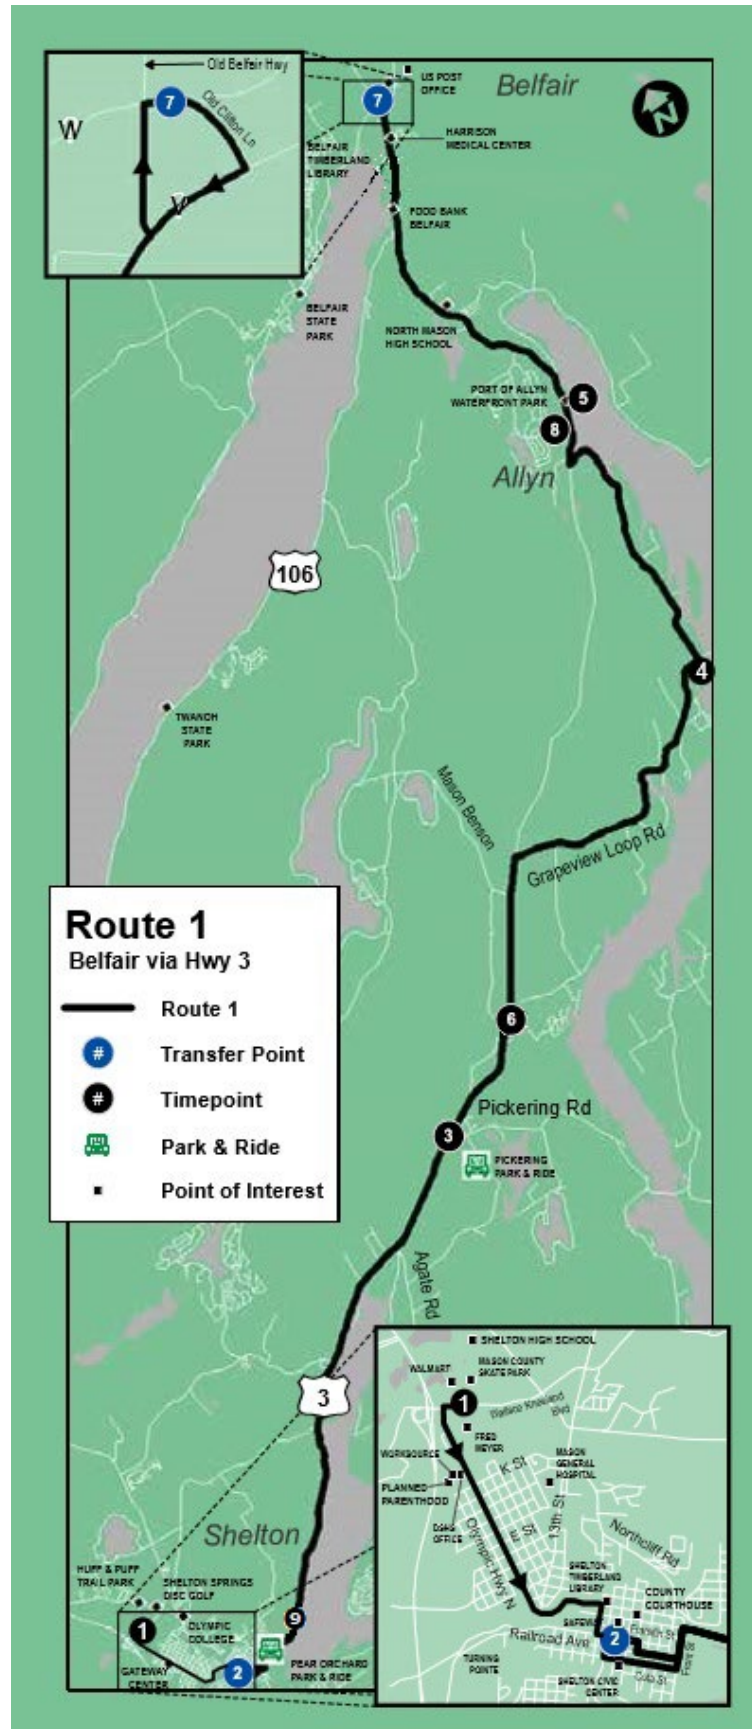

1 Belfair to Shelton

NE Clifton Ln @ Bill Hunter Park	Hwy 3 & Lakeland Dr @ Allyn Center	Grapeview Fire Station	Krabbenhof Fire Station	Pickering Rd Park & Ride	Pear Orchard Park & Ride	Transit-Community Center (TCC)
7	8	4	6	3	9	2
Monday - Friday / Lunes a Viernes						
8:05 AM	8:15 AM	8:22 AM	⌋	8:38 AM	8:50 AM	8:58 AM
9:30 AM	9:40 AM	9:47 AM	⌋	10:03 AM	10:15 AM	10:23 AM
1:05 PM	1:15 PM	1:22 PM	⌋	1:38 PM	1:50 PM	1:58 PM
3:25 PM	3:35 PM	3:42 PM	⌋	3:58 PM	4:10 PM	4:18 PM
5:15 PM	5:25 PM	5:32 PM	⌋	5:48 PM	6:00 PM	6:08 PM
6:15 PM	6:25 PM	6:32 PM	⌋	6:48 PM	7:00 PM	7:08 PM
7:30 PM	7:40 PM	7:47 PM	⌋	8:03 PM	8:15 PM	8:23 PM
Saturday / Sábado						
9:30 AM	9:40 AM	9:47 AM	⌋	10:03 AM	10:15 AM	10:23 AM
12:15 PM	12:25 PM	12:32 PM	⌋	12:48 PM	1:00 PM	1:08 PM
2:30 PM	2:40 PM	2:47 PM	⌋	3:03 PM	3:15 PM	3:23 PM
4:35 PM	4:45 PM	4:52 PM	⌋	5:08 PM	5:20 PM	5:28 PM