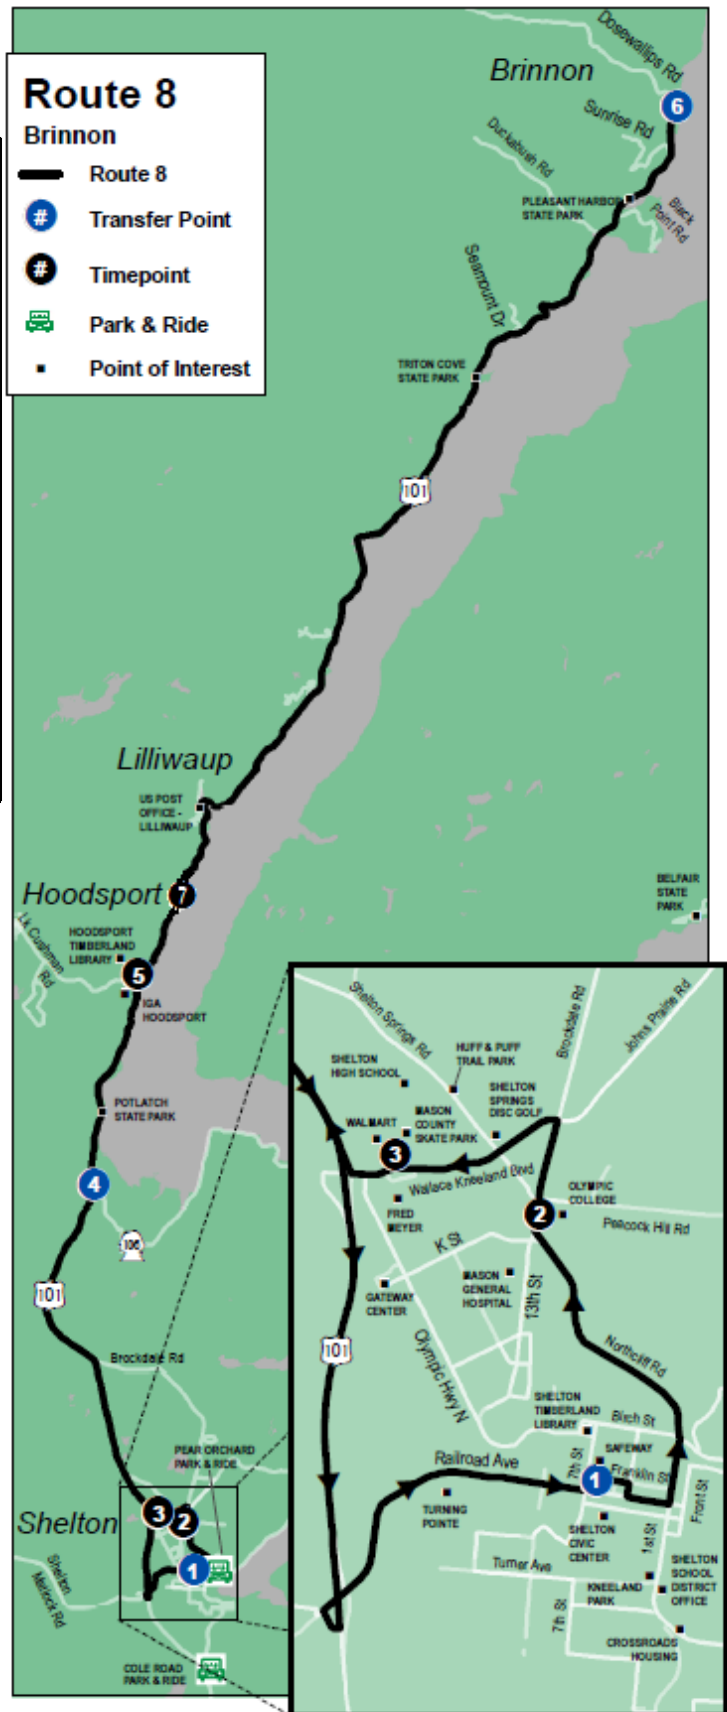

9:10 AM	9:30 AM	9:50 AM	10:05 AM	10:15 AM
3:25 PM	3:45 PM	4:05 PM	4:20 PM	4:30 PM

Saturday / Sabado

8:10 AM	8:30 AM	8:50 AM	9:05 AM	9:15 AM
6:40 PM	7:00 PM	7:20 PM	7:35 PM	7:45 PM

Route 8

Brinnon

- Route 8
- Transfer Point
- Timepoint
- Park & Ride
- Point of Interest