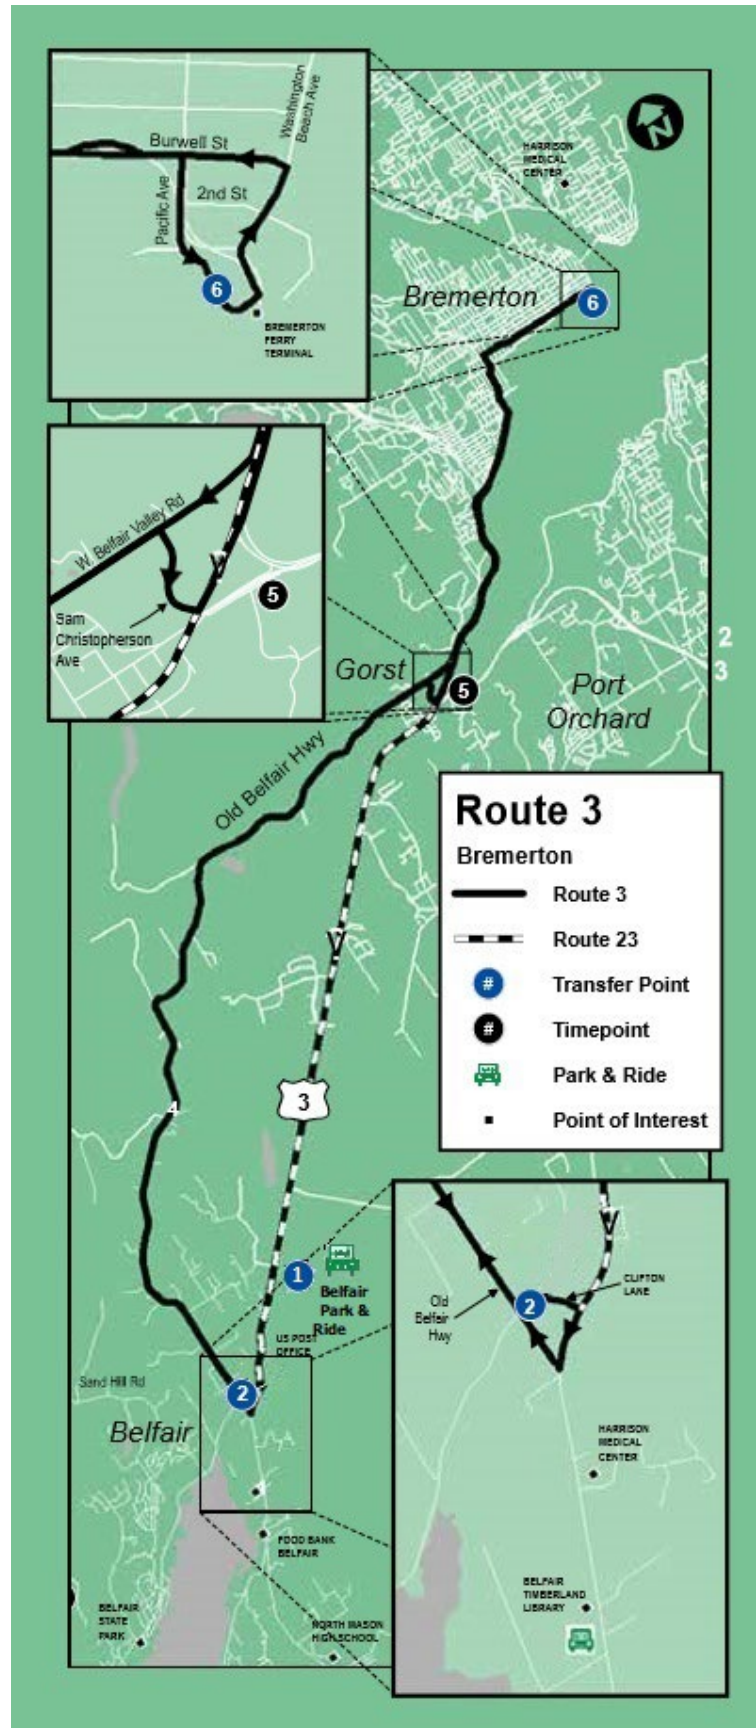

3 Belfair to Bremerton			
Belfair Park & Ride	NE Clifton Ln @ Bill Hunter Park	Hwy 16 @ West Frontage Rd/Gorst	Bremerton Ferry Terminal
1	2	5	6
Monday - Friday / Lunes a Viernes			
5:25 AM	5:30 AM	)	6:10 AM
6:25 AM	6:30 AM	)	7:05 AM
7:45 AM	7:50 AM	)	8:25 AM
9:00 AM	9:05 AM	)	9:40 AM
11:25 AM	11:30 AM	)	12:05 PM
1:50 PM	1:55 PM	)	2:30 PM
4:40 PM	4:45 PM	)	5:20 PM
5:50 PM	5:55 PM	)	6:30 PM
Saturday / Sábado			
7:45 AM	7:50 AM	)	8:25 AM
10:15 AM	10:20 AM	)	11:00 AM
12:40 PM	12:45 PM	)	1:25 PM
4:40 PM	4:45 PM	)	5:15 PM

3 Bremerton to Belfair		
Bremerton Ferry Terminal	NE Clifton Ln @ Bill Hunter Park	Belfair Park & Ride
6	2	1
MONDAY - FRIDAY / LUNES A VIERNES		
6:15 AM	6:50 AM	6:55 AM
7:20 AM	7:55 AM	8:00 AM
8:40 AM	9:15 AM	9:20 AM
9:45 AM	10:20 AM	10:25 AM
12:20 PM	12:55 PM	1:00 PM
2:40 PM	3:15 PM	3:20 PM
5:30 PM	6:05 PM	6:10 PM
6:45 PM	7:20 PM	7:25 PM
Saturday / Sábado		
8:40 AM	9:15 AM	9:20 AM
11:15 AM	11:50 AM	11:55 AM
1:30 PM	2:05 PM	2:25 PM
5:30 PM	6:05 PM	6:10 PM