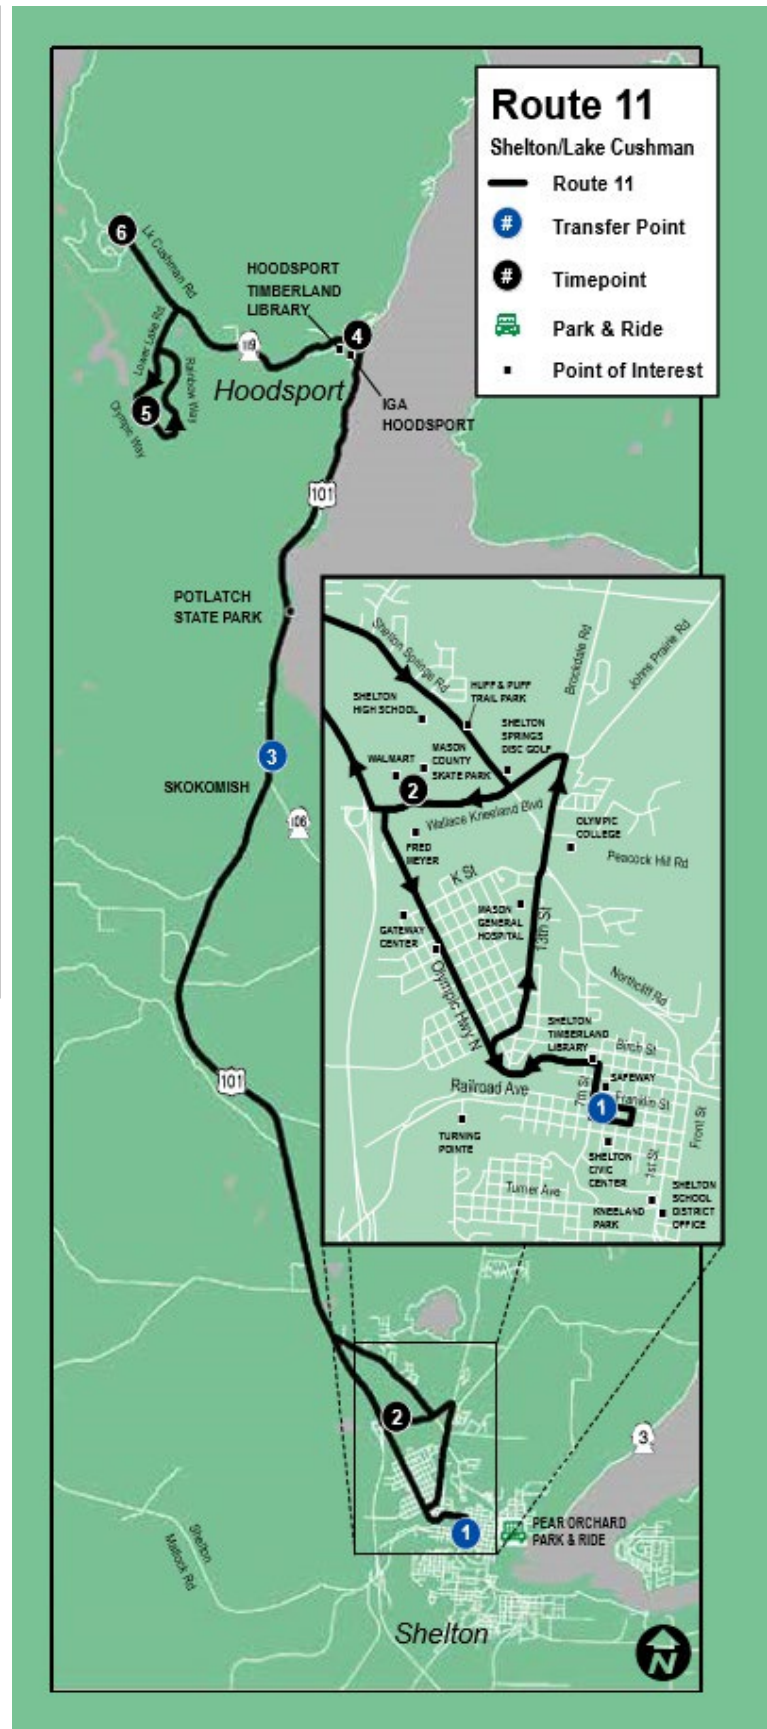

Saturday / Sábado

9:35 AM	10:03 AM	10:18 AM	10:23 AM
4:25 PM	4:53 PM	5:08 PM	5:13 PM

21 Shelton to Belfair

Transit-Community Center (TCC)	Pear Orchard Park & Ride	Pickering Rd Park & Ride	Port of Allyn Hwy 3 & Drum St	NE Clifton Ln @ Bill Hunter Park
2	8	3	5	7