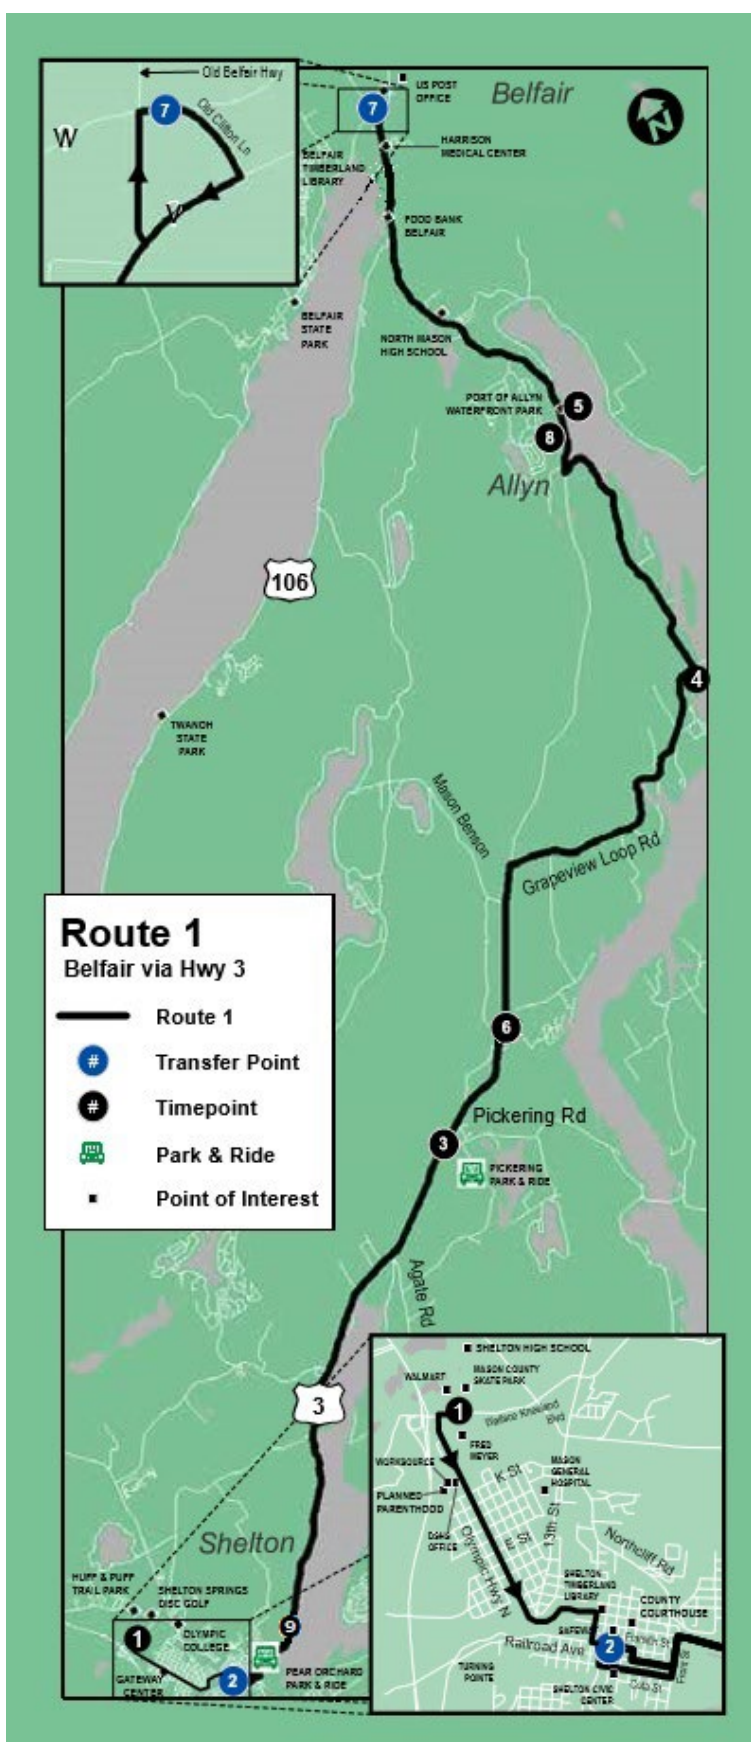

1 Belfair to Shelton

NE Clifton Ln @ Bill Hunter Park	Hwy 3 & Lakeland Dr @ Allyn Center	Grapeview Fire Station	Krabbenhoft Fire Station	Pickering Rd Park & Ride	Pear Orchard Park & Ride	Transit-Community Center (TCC)
7	8	4	6	3	9	2
Monday - Friday / Lunes a Viernes						
8:05 AM	8:15 AM	8:22 AM	⌋	8:38 AM	8:50 AM	8:58 AM
9:30 AM	9:40 AM	9:47 AM	⌋	10:03 AM	10:15 AM	10:23 AM
1:05 PM	1:15 PM	1:22 PM	⌋	1:38 PM	1:50 PM	1:58 PM
3:25 PM	3:35 PM	3:42 PM	⌋	3:58 PM	4:10 PM	4:18 PM
5:15 PM	5:25 PM	5:32 PM	⌋	5:48 PM	6:00 PM	6:08 PM
6:15 PM	6:25 PM	6:32 PM	⌋	6:48 PM	7:00 PM	7:08 PM
7:30 PM	7:40 PM	7:47 PM	⌋	8:03 PM	8:15 PM	8:23 PM
Saturday / Sábado						
9:30 AM	9:40 AM	9:47 AM	⌋	10:03 AM	10:15 AM	10:23 AM
12:15 PM	12:25 PM	12:32 PM	⌋	12:48 PM	1:00 PM	1:08 PM
2:30 PM	2:40 PM	2:47 PM	⌋	3:03 PM	3:15 PM	3:23 PM
4:35 PM	4:45 PM	4:52 PM	⌋	5:08 PM	5:20 PM	5:28 PM
6:15 PM	6:25 PM	6:32 PM	⌋	6:48 PM	7:00 PM	7:08 PM