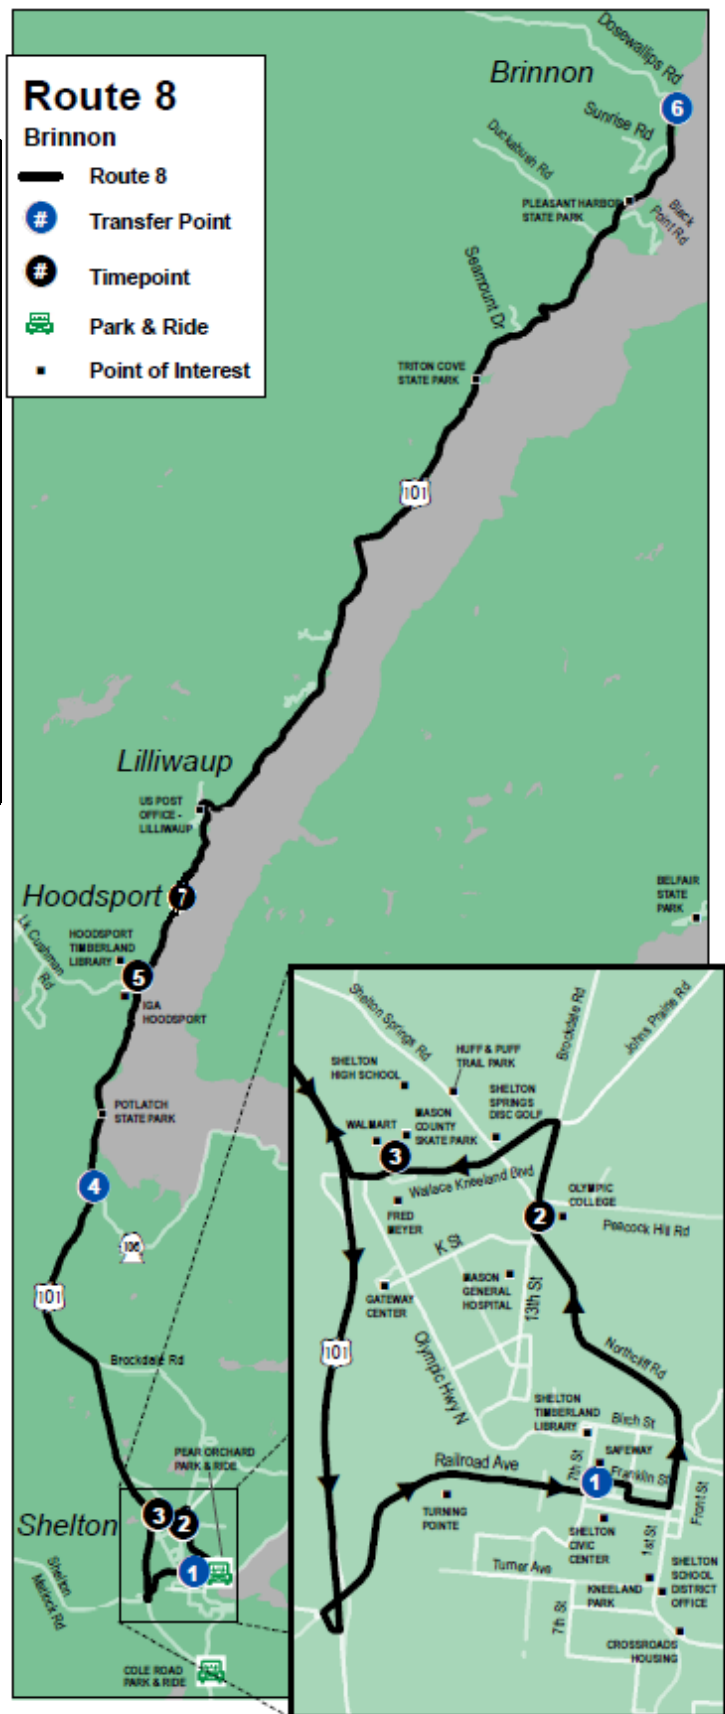

8 Shelton to Triton Cove						
Transit-Community Center (TCC)	North 13th St @ Olympic College	Wallace Kneeland @ Walmart	Hwy 101 @ Twin Totems	Hood Canal Visitors Center Hoodsport	Hwy 101 @ The Tides	Hwy 101 @ Triton Cove State Park / Brinnon
1	2	3	4	5	7	6
Monday - Friday / Lunes a Viernes						
8:05 AM	8:10 AM	8:12 AM	8:25 AM	8:35 AM	8:42 AM	9:05 AM
2:10 PM	2:15 PM	2:17 PM	2:30 PM	2:40 PM	2:47 PM	3:10 PM
Saturday / Sábado						
7:00 AM	7:05 AM	7:07 AM	7:20 AM	7:30 AM	7:37 AM	8:00 AM
5:30 PM	5:35 PM	5:37 PM	5:49 PM	5:59 PM	6:06 PM	6:30 PM

8 Triton Cove to Shelton				
Hwy 101 @ Triton Cove State Park / Brinnon	Hwy 101 @ The Tides	Hwy 101 @ Twin Totems	Wallace Kneeland @ Walmart	Transit-Community Center (TCC)
6	7	4	3	1
Monday - Friday / Lunes a Viernes				
9:10 AM	9:30 AM	9:50 AM	10:05 AM	10:15 AM
3:25 PM	3:45 PM	4:05 PM	4:20 PM	4:30 PM
Saturday / Sabado				
8:10 AM	8:30 AM	8:50 AM	9:05 AM	9:15 AM
6:40 PM	7:00 PM	7:20 PM	7:35 PM	7:45 PM