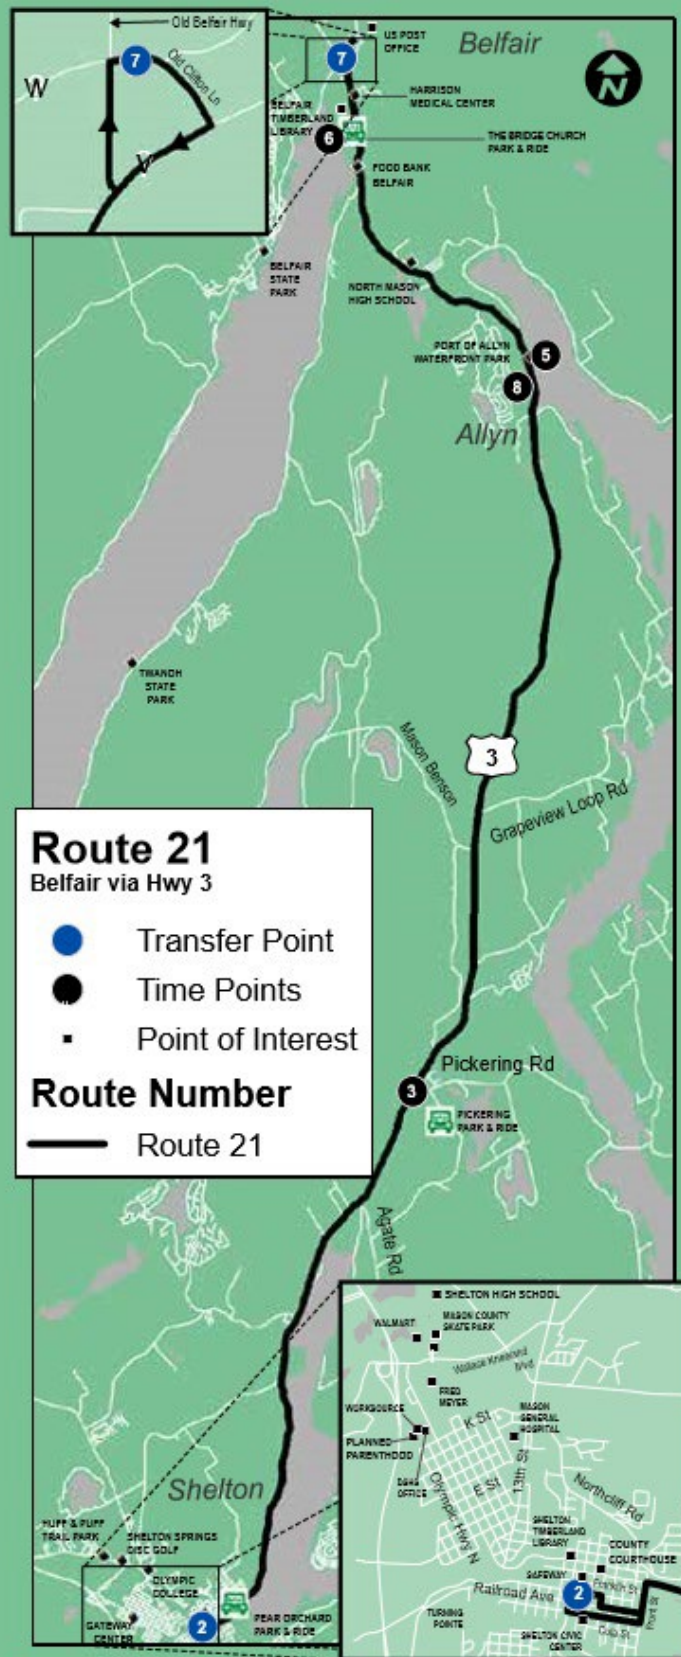

21

Shelton to Belfair

Transit-Community Center (TCC)

2

Pear Orchard Park & Ride

8

Pickering Rd Park & Ride

3

Port of Allyn Hwy 3 & Drum St

5

NE Clifton Ln @ Bill Hunter Park

7

Monday - Friday / Lunes a Viernes

3:30 AM

3:35 AM

3:45 AM

3:58 AM

4:10 AM