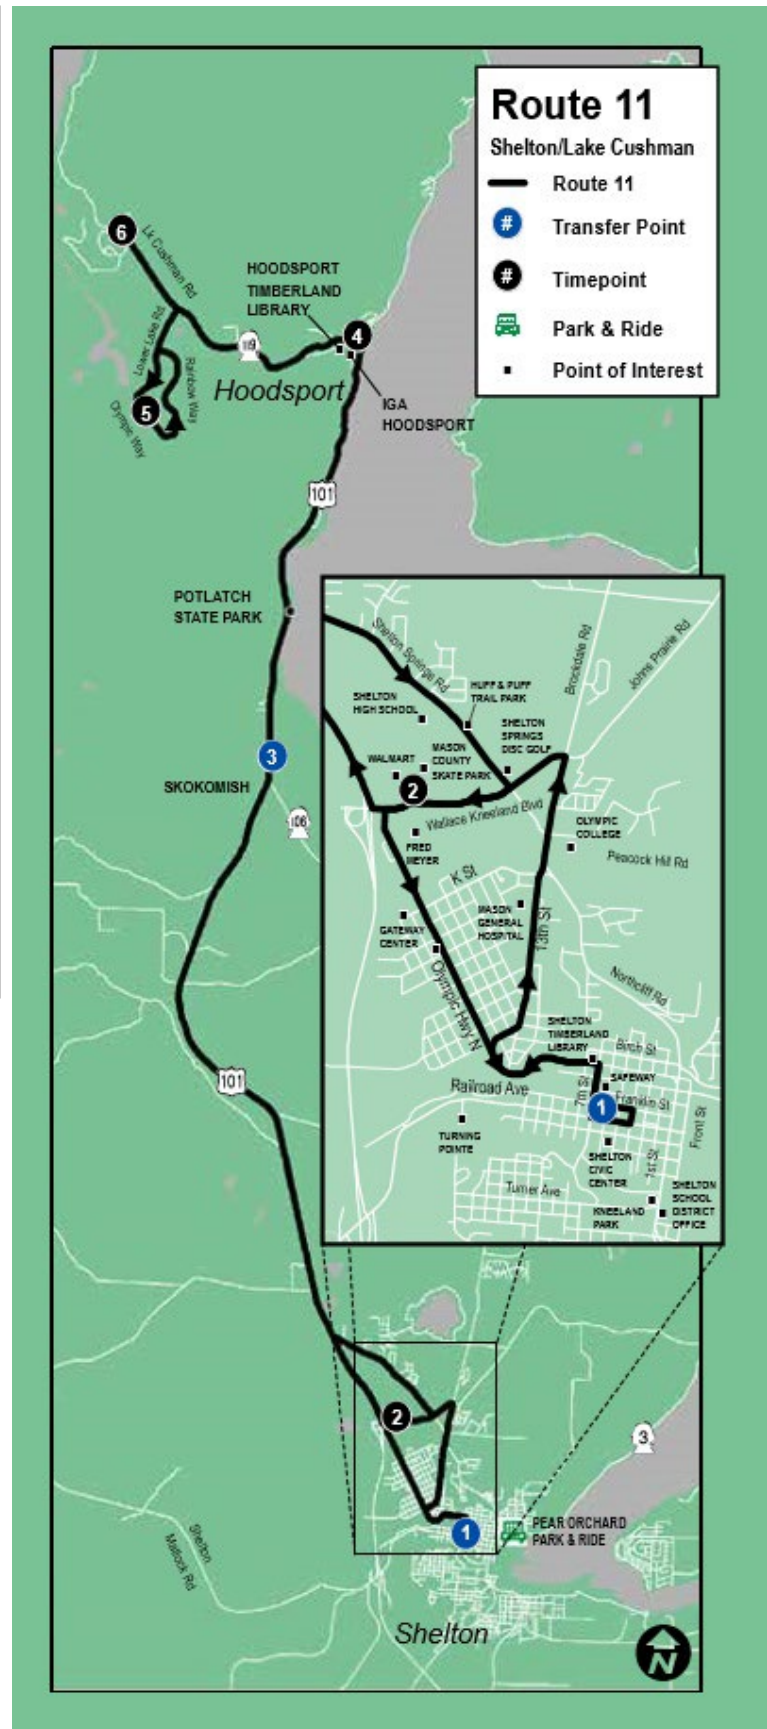

Saturday / Sábado

9:35 AM	10:03 AM	10:18 AM	10:23 AM
4:25 PM	4:53 PM	5:08 PM	5:13 PM

21

Shelton to Belfair

Transit-Community Center (TCC)

2

Pear Orchard Park & Ride

8