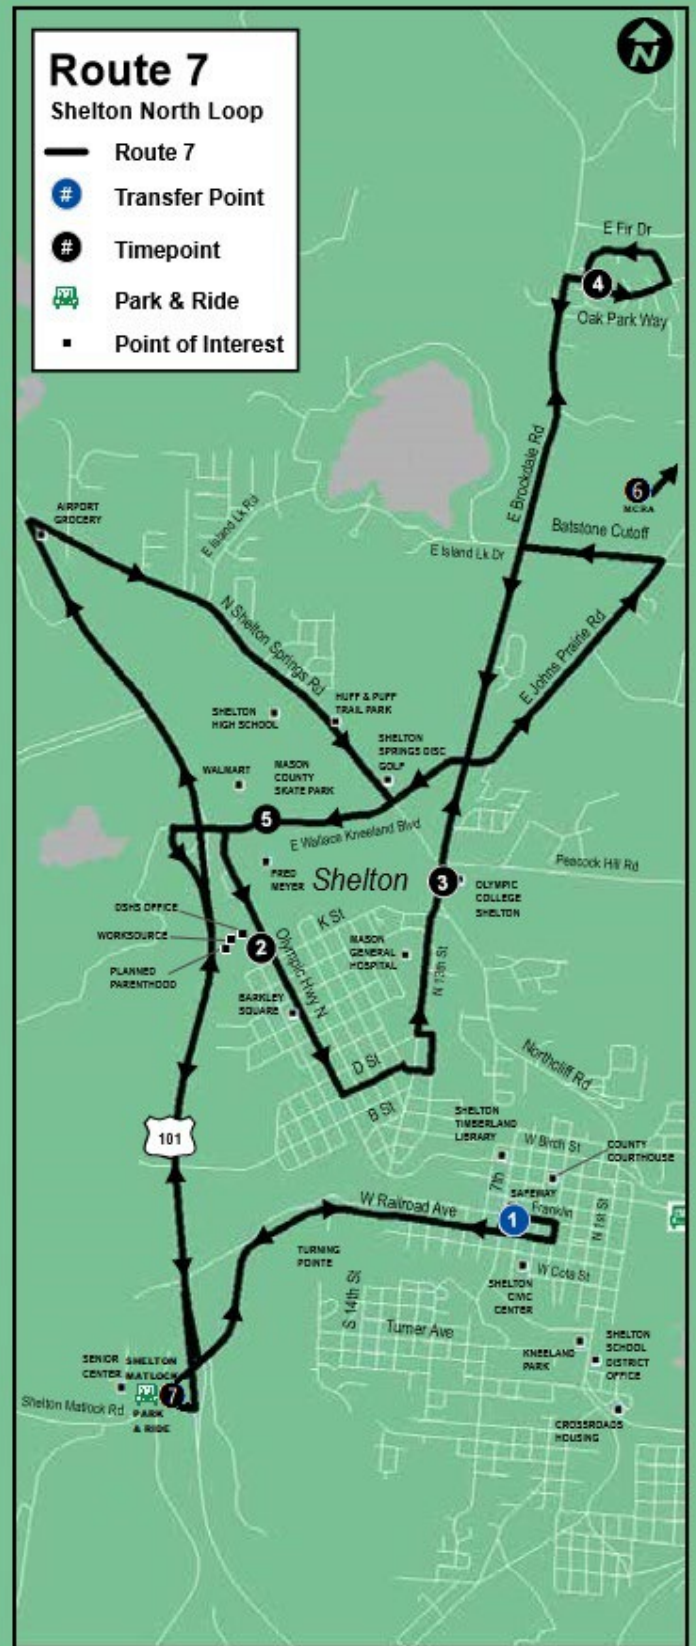

Monday - Friday / Lunes a Viernes

7:00 AM	7:17 AM	7:22 AM	⌋	7:30 AM	7:37 AM	7:40 AM	7:55 AM
8:00 AM	8:17 AM	8:22 AM	⌋	8:30 AM	8:37 AM	8:40 AM	8:55 AM
9:00 AM	9:17 AM	9:22 AM	⌋	9:30 AM	9:37 AM	9:40 AM	9:55 AM
10:00 AM	10:17 AM	10:22 AM	⌋	10:30 AM	10:37 AM	10:40 AM	10:55 AM
11:00 AM	11:17 AM	11:22 AM	⌋	11:30 AM	11:37 AM	11:40 AM	11:55 AM
12:00 PM	12:17 PM	12:22 PM	⌋	12:30 PM	12:37 PM	12:40 PM	12:55 PM
1:00 PM	1:17 PM	1:22 PM	⌋	1:30 PM	1:37 PM	1:40 PM	1:55 PM
2:00 PM	2:17 PM	2:22 PM	⌋	2:30 PM	2:37 PM	2:40 PM	2:55 PM
3:00 PM	3:17 PM	3:22 PM	⌋	3:30 PM	3:37 PM	3:40 PM	3:55 PM
4:00 PM	4:17 PM	4:22 PM	⌋	4:30 PM	4:37 PM	4:40 PM	4:55 PM
5:00 PM	5:17 PM	5:22 PM	⌋	5:30 PM	5:37 PM	5:40 PM	5:55 PM
6:00 PM	6:17 PM	6:22 PM	⌋	6:30 PM	6:37 PM	6:40 PM	6:55 PM
7:00 PM	7:17 PM	7:22 PM	⌋	7:30 PM	7:37 PM	7:40 PM	7:55 PM

Saturday / Sábado

8:00 AM	8:17 AM	8:22 AM	⌋	8:30 AM	8:37 AM	8:40 AM	8:55 AM
9:00 AM	9:17 AM	9:22 AM	⌋	9:30 AM	9:37 AM	9:40 AM	9:55 AM
10:00 AM	10:17 AM	10:22 AM	⌋	10:30 AM	10:37 AM	10:40 AM	10:55 AM
11:00 AM	11:17 AM	11:22 AM	⌋	11:30 AM	11:37 AM	11:40 AM	11:55 AM
12:00 PM	12:17 PM	12:22 PM	⌋	12:30 PM	12:37 PM	12:40 PM	12:55 PM
1:00 PM	1:17 PM	1:22 PM	⌋	1:30 PM	1:37 PM	1:40 PM	1:55 PM
2:00 PM	2:17 PM	2:22 PM	⌋	2:30 PM	2:37 PM	2:40 PM	2:55 PM
3:00 PM	3:17 PM	3:22 PM	⌋	3:30 PM	3:37 PM	3:40 PM	3:55 PM
4:00 PM	4:17 PM	4:22 PM	⌋	4:30 PM	4:37 PM	4:40 PM	4:55 PM
5:00 PM	5:17 PM	5:22 PM	⌋	5:30 PM	5:37 PM	5:40 PM	5:55 PM