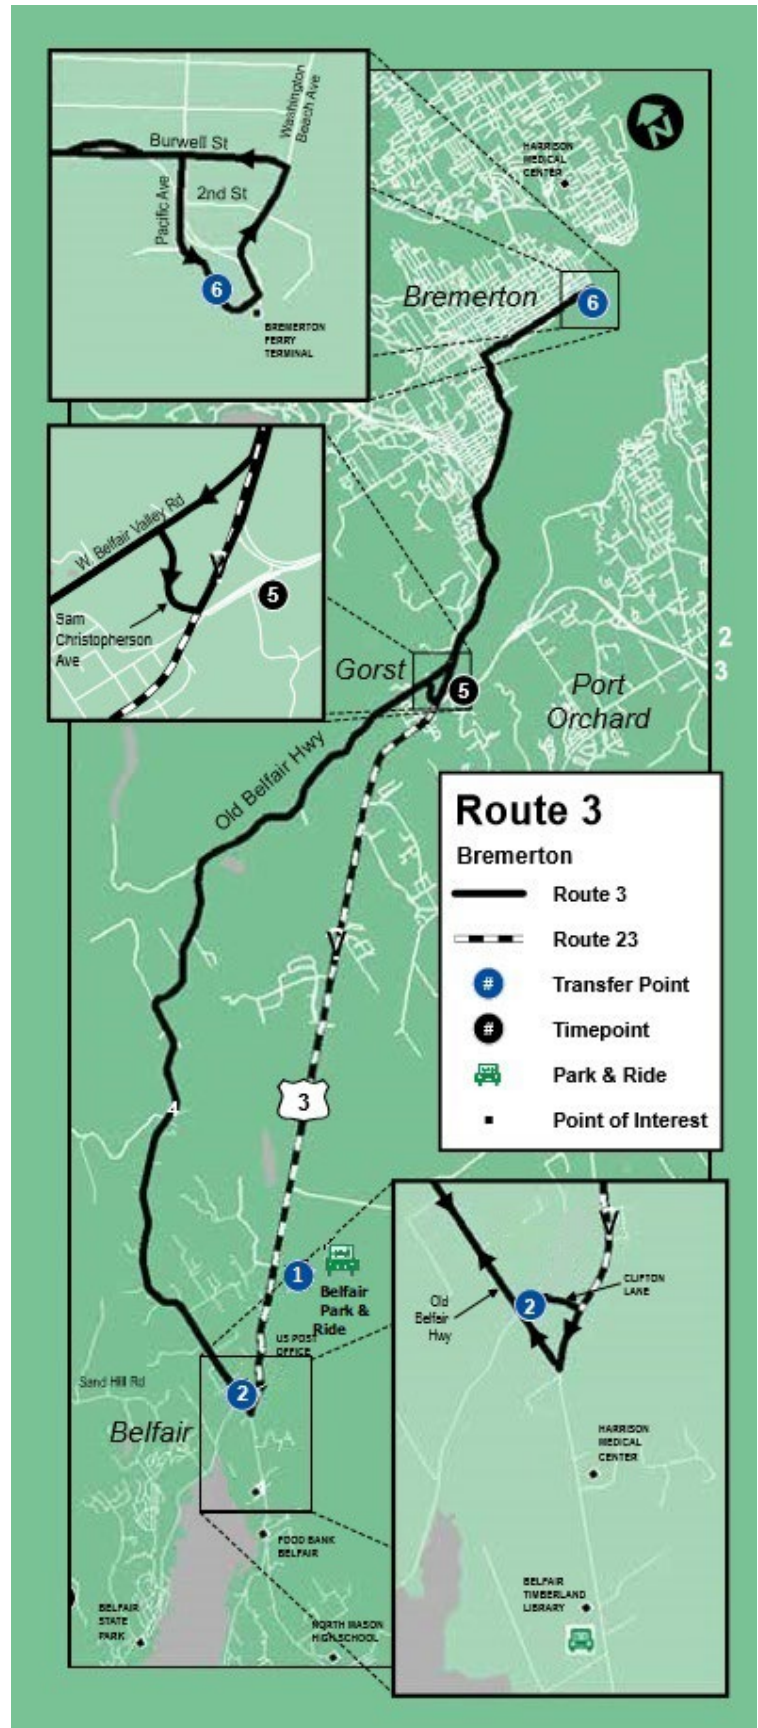

3 Belfair to Bremerton			
Belfair Park & Ride	NE Clifton Ln @ Bill Hunter Park	Hwy 16 @ West Frontage Rd/Gorst	Bremerton Ferry Terminal
1	2	5	6
Monday - Friday / Lunes a Viernes			
5:25 AM	5:30 AM	)	6:10 AM
6:25 AM	6:30 AM	)	7:05 AM
7:45 AM	7:50 AM	)	8:25 AM
9:00 AM	9:05 AM	)	9:40 AM
11:25 AM	11:30 AM	)	12:05 PM
1:50 PM	1:55 PM	)	2:30 PM
4:40 PM	4:45 PM	)	5:20 PM
5:50 PM	5:55 PM	)	6:30 PM
Saturday / Sábado			
7:45 AM	7:50 AM	)	8:25 AM
10:15 AM	10:20 AM	)	11:00 AM
12:40 PM	12:45 PM	)	1:25 PM
4:40 PM	4:45 PM	)	5:15 PM

3 Bremerton to Belfair		
Bremerton Ferry Terminal	NE Clifton Ln @ Bill Hunter Park	Belfair Park & Ride
6	2	1
MONDAY - FRIDAY / LUNES A VIERNES		
6:15 AM	6:50 AM	6:55 AM
7:20 AM	7:55 AM	8:00 AM
8:40 AM	9:15 AM	9:20 AM
9:45 AM	10:20 AM	10:25 AM
12:20 PM	12:55 PM	1:00 PM
2:40 PM	3:15 PM	3:20 PM
5:30 PM	6:05 PM	6:10 PM
6:45 PM	7:20 PM	7:25 PM
Saturday / Sábado		
8:40 AM	9:15 AM	9:20 AM
11:15 AM	11:50 AM	11:55 AM
1:30 PM	2:05 PM	2:25 PM
5:30 PM	6:05 PM	6:10 PM