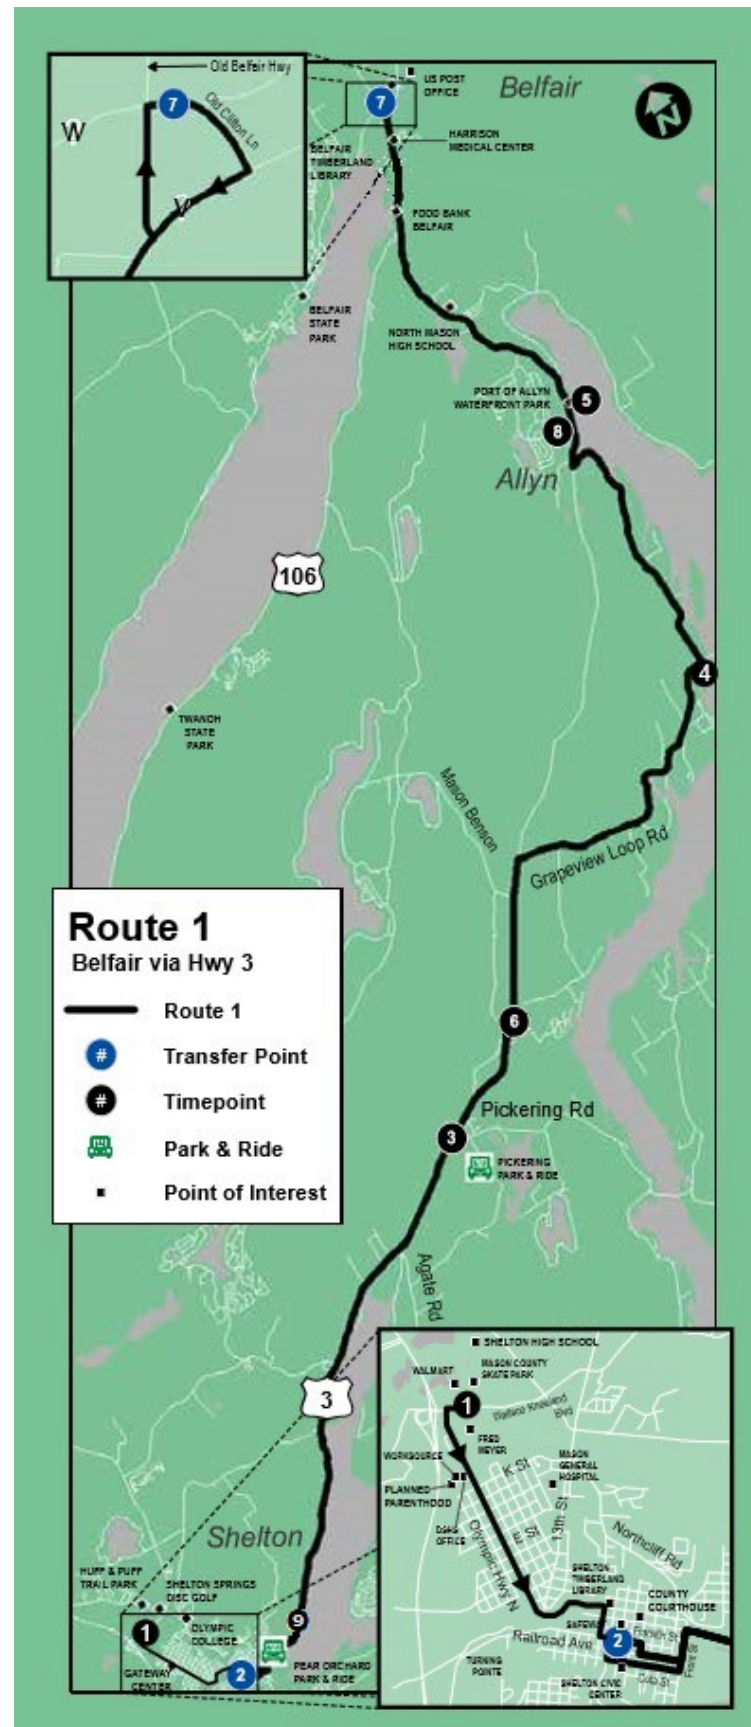

1 Belfair to Shelton

NE Clifton Ln @ Bill Hunter Park	Hwy 3 & Lakeland Dr @ Allyn Center	Grapeview Fire Station	Krabbenhof Fire Station	Pickering Rd Park & Ride	Pear Orchard Park & Ride	Transit-Community Center (TCC)
7	8	4	6	3	9	2
Monday - Friday / Lunes a Viernes						
8:05 AM	8:15 AM	8:22 AM	⌋	8:38 AM	8:50 AM	8:58 AM
9:30 AM	9:40 AM	9:47 AM	⌋	10:03 AM	10:15 AM	10:23 AM
1:05 PM	1:15 PM	1:22 PM	⌋	1:38 PM	1:50 PM	1:58 PM
3:25 PM	3:35 PM	3:42 PM	⌋	3:58 PM	4:10 PM	4:18 PM
5:15 PM	5:25 PM	5:32 PM	⌋	5:48 PM	6:00 PM	6:08 PM
6:15 PM	6:25 PM	6:32 PM	⌋	6:48 PM	7:00 PM	7:08 PM
7:30 PM	7:40 PM	7:47 PM	⌋	8:03 PM	8:15 PM	8:23 PM
Saturday / Sábado						
9:30 AM	9:40 AM	9:47 AM	⌋	10:03 AM	10:15 AM	10:23 AM
12:15 PM	12:25 PM	12:32 PM	⌋	12:48 PM	1:00 PM	1:08 PM
2:30 PM	2:40 PM	2:47 PM	⌋	3:03 PM	3:15 PM	3:23 PM
4:35 PM	4:45 PM	4:52 PM	⌋	5:08 PM	5:20 PM	5:28 PM