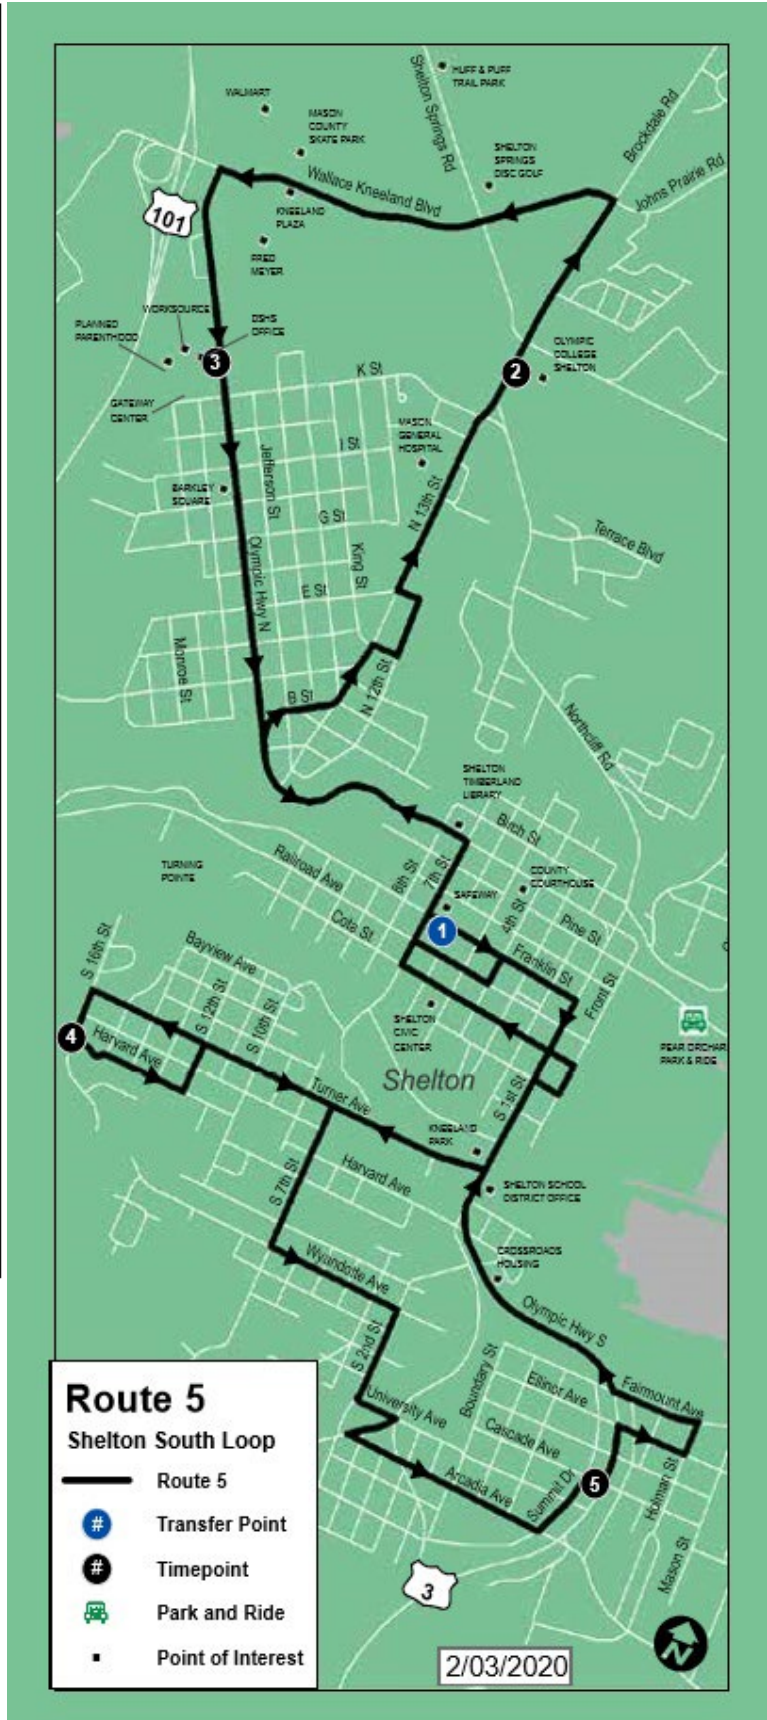

Transit-Community Center (TCC)	N 13th St @ Olympic College	Olympic Highway N @ Gateway Center	Transit-Community Center (TCC)	16th & Harvard	Cascade Ave & Olympic Hwy S	Transit-Community Center (TCC)
1	2	3	1	4	5	1

Monday - Friday / Lunes a Viernes

7:30 AM	7:38 AM	7:46 AM	7:53 AM	8:01 AM	8:11 AM	8:20 AM
8:30 AM	8:38 AM	8:46 AM	8:53 AM	9:01 AM	9:11 AM	9:20 AM
9:30 AM	9:38 AM	9:46 AM	9:53 AM	10:01 AM	10:11 AM	10:20 AM
10:30 AM	10:38 AM	10:46 AM	10:53 AM	11:01 AM	11:11 AM	11:20 AM
11:30 AM	11:38 AM	11:46 AM	11:53 AM	12:01 PM	12:11 PM	12:20 PM
12:30 PM	12:38 PM	12:46 PM	12:53 PM	1:01 PM	1:11 PM	1:20 PM
1:30 PM	1:38 PM	1:46 PM	1:53 PM	2:01 PM	2:11 PM	2:20 PM
2:30 PM	2:38 PM	2:46 PM	2:53 PM	3:01 PM	3:11 PM	3:20 PM
3:30 PM	3:38 PM	3:46 PM	3:53 PM	4:01 PM	4:11 PM	4:20 PM
4:30 PM	4:38 PM	4:46 PM	4:53 PM	5:01 PM	5:11 PM	5:20 PM
5:30 PM	5:38 PM	5:46 PM	5:53 PM	6:01 PM	6:11 PM	6:20 PM
6:30 PM	6:38 PM	6:46 PM	6:53 PM	7:01 PM	7:11 PM	7:20 PM

Saturday / Sábado

8:30 AM	8:38 AM	8:46 AM	8:53 AM	9:01 AM	9:11 AM	9:20 AM
9:30 AM	9:38 AM	9:46 AM	9:53 AM	10:01 AM	10:11 AM	10:20 AM
10:30 AM	10:38 AM	10:46 AM	10:53 AM	11:01 AM	11:11 AM	11:20 AM
11:30 AM	11:38 AM	11:46 AM	11:53 AM	12:01 PM	12:11 PM	12:20 PM
12:30 PM	12:38 PM	12:46 PM	12:53 PM	1:01 PM	1:11 PM	1:20 PM
1:30 PM	1:38 PM	1:46 PM	1:53 PM	2:01 PM	2:11 PM	2:20 PM
2:30 PM	2:38 PM	2:46 PM	2:53 PM	3:01 PM	3:11 PM	3:20 PM
3:30 PM	3:38 PM	3:46 PM	3:53 PM	4:01 PM	4:11 PM	4:20 PM
4:30 PM	4:38 PM	4:46 PM	4:53 PM	5:01 PM	5:11 PM	5:20 PM
5:30 PM	5:38 PM	5:46 PM	5:53 PM	6:01 PM	6:11 PM	6:20 PM