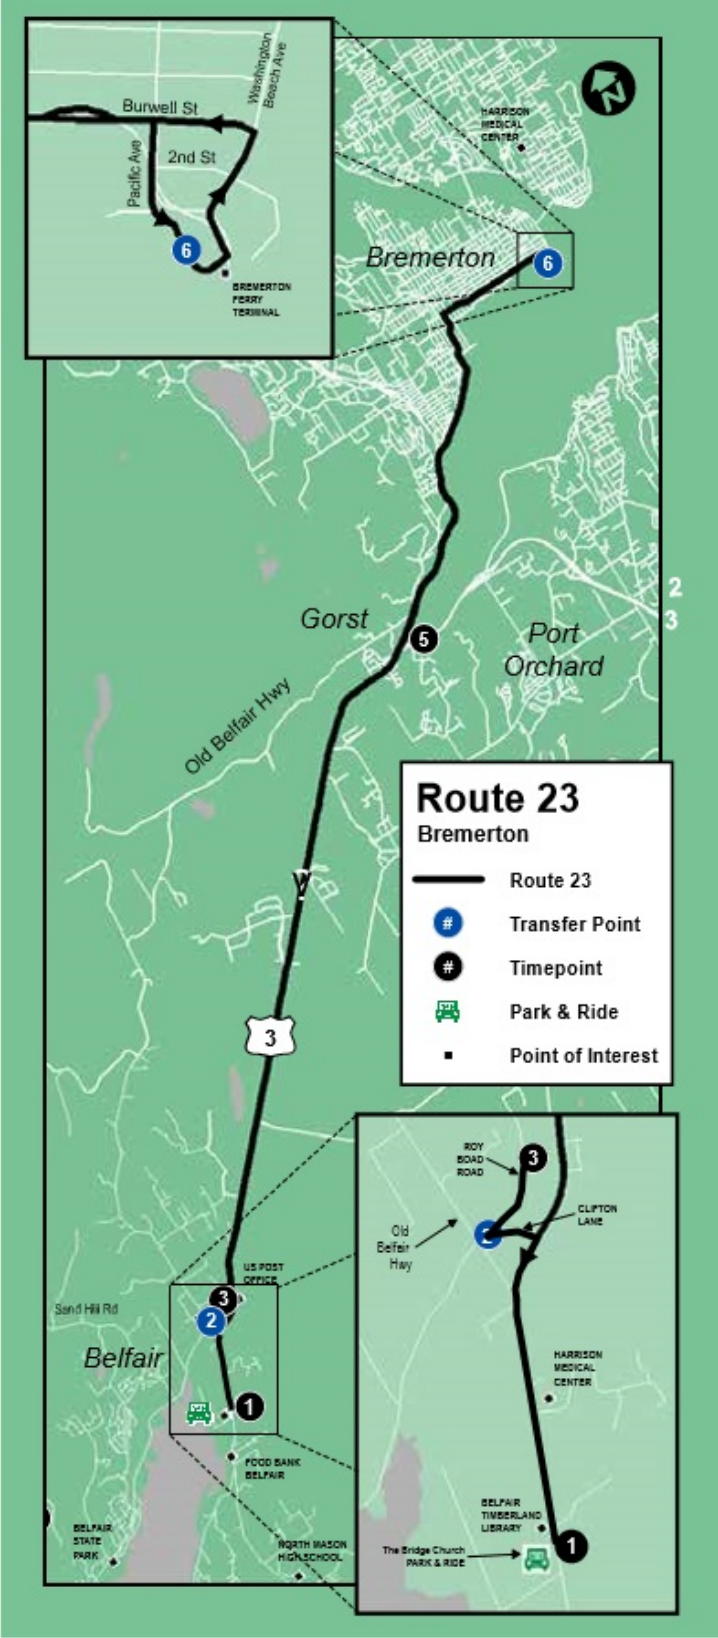

23 Route 23 - Belfair to Bremerton			
Hwy 3 @ NE WJ Way The Bridge Church	NE Clifton Ln @ Bill Hunter Park	Roy Boad Rd Parking Lot	Bremerton Ferry Terminal
Monday - Friday / Lunes a Viernes			
4:10 AM	4:12 AM	4:13 AM	4:35 AM

23 Route 23 - Bremerton to Belfair	
Bremerton Ferry Terminal	NE Clifton Ln @ Bill Hunter Park
Monday - Friday / Lunes a Viernes	
4:40 AM	5:10 AM