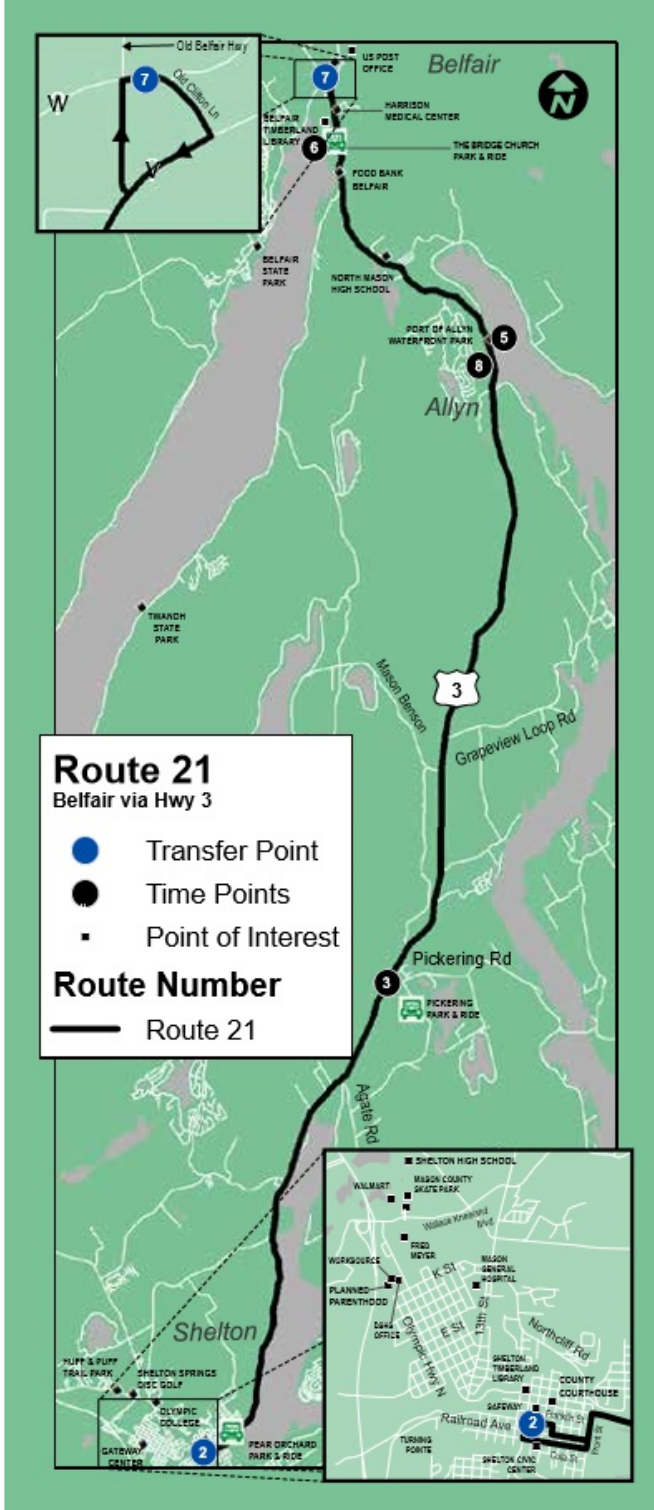

21 Route 21 - Shelton to Belfair

Transit-Community Center (TCC)	Pear Orchard Park & Ride	Pickering Rd Park & Ride	Port of Allyn Hwy 3 & Drum St	NE Clifton Ln @ Bill Hunter Park

Monday - Friday / Lunes a Viernes

3:15 AM	3:20 AM	3:30 AM	3:43 AM	3:55 AM