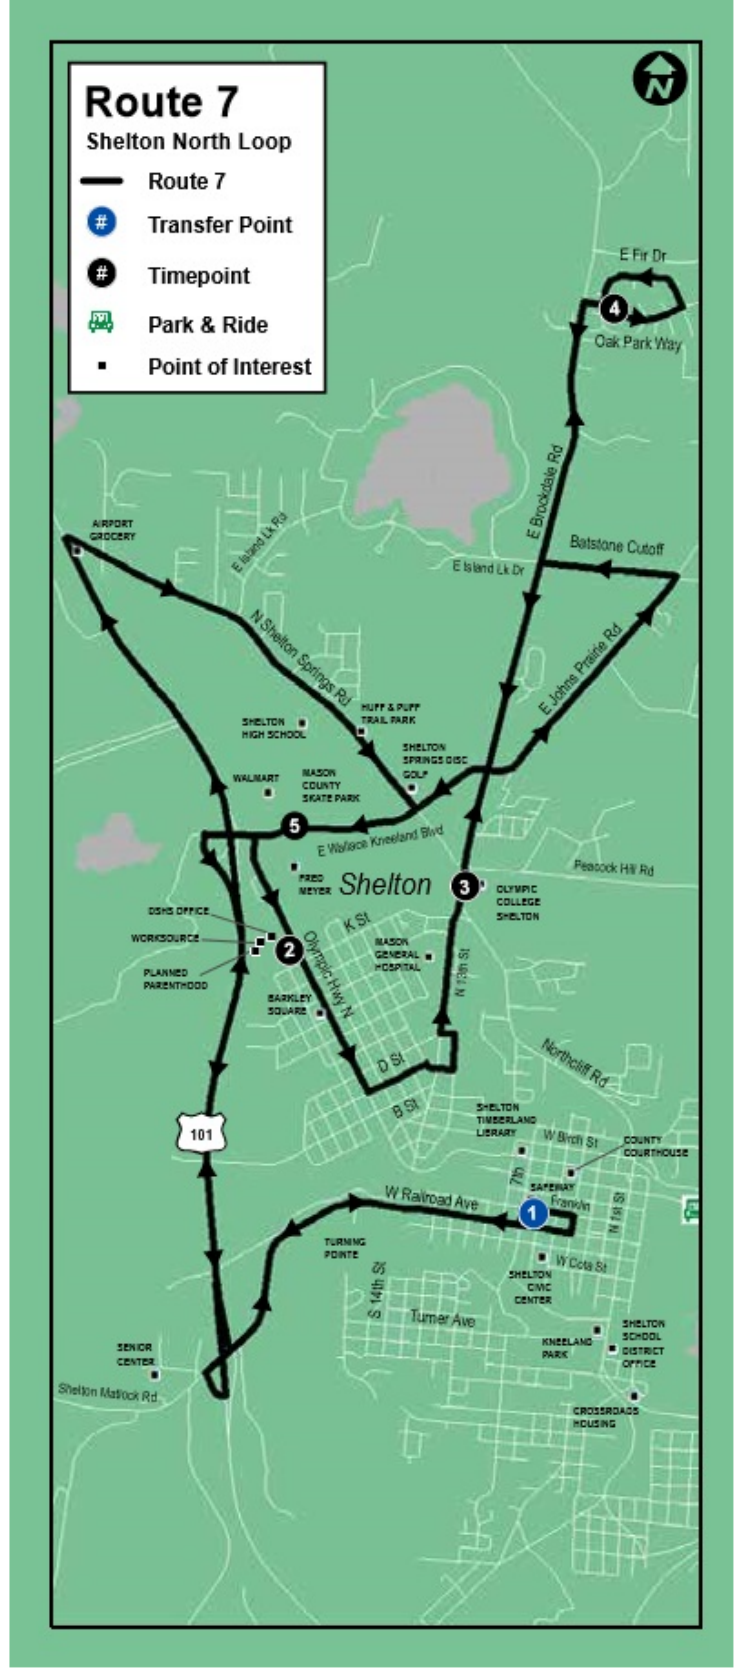

7 Route 7 - Shelton North Loop

Transit-Community Center (TCC)	Olympic Highway N @ Gateway Center	N 13th St @ Olympic College	Oak Park @ E Maple Dr	Wallace Kneeland @ Walmart	Transit-Community Center (TCC)

Monday - Friday / Lunes a Viernes

7:00 AM	7:17 AM	7:22 AM	7:30 AM	7:37 AM	7:55 AM
8:00 AM	8:17 AM	8:22 AM	8:30 AM	8:37 AM	8:55 AM
9:00 AM	9:17 AM	9:22 AM	9:30 AM	9:37 AM	9:55 AM
10:00 AM	10:17 AM	10:22 AM	10:30 AM	10:37 AM	10:55 AM
11:00 AM	11:17 AM	11:22 AM	11:30 AM	11:37 AM	11:55 AM
12:00 PM	12:17 PM	12:22 PM	12:30 PM	12:37 PM	12:55 PM
1:00 PM	1:17 PM	1:22 PM	1:30 PM	1:37 PM	1:55 PM
2:00 PM	2:17 PM	2:22 PM	2:30 PM	2:37 PM	2:55 PM
3:00 PM	3:17 PM	3:22 PM	3:30 PM	3:37 PM	3:55 PM
4:00 PM	4:17 PM	4:22 PM	4:30 PM	4:37 PM	4:55 PM
5:00 PM	5:17 PM	5:22 PM	5:30 PM	5:37 PM	5:55 PM
6:00 PM	6:17 PM	6:22 PM	6:30 PM	6:37 PM	6:55 PM
7:00 PM	7:17 PM	7:22 PM	7:30 PM	7:37 PM	7:55 PM

Saturday / Sábado

10:00 AM	10:17 AM	10:22 AM	10:30 AM	10:37 AM	10:55 AM
11:00 AM	11:17 AM	11:22 AM	11:30 AM	11:37 AM	11:55 AM
12:00 PM	12:17 PM	12:22 PM	12:30 PM	12:37 PM	12:55 PM
2:00 PM	2:17 PM	2:22 PM	2:30 PM	2:37 PM	2:55 PM
3:00 PM	3:17 PM	3:22 PM	3:30 PM	3:37 PM	3:55 PM
4:00 PM	4:17 PM	4:22 PM	4:30 PM	4:37 PM	4:55 PM
5:00 PM	5:17 PM	5:22 PM	5:30 PM	5:37 PM	5:55 PM