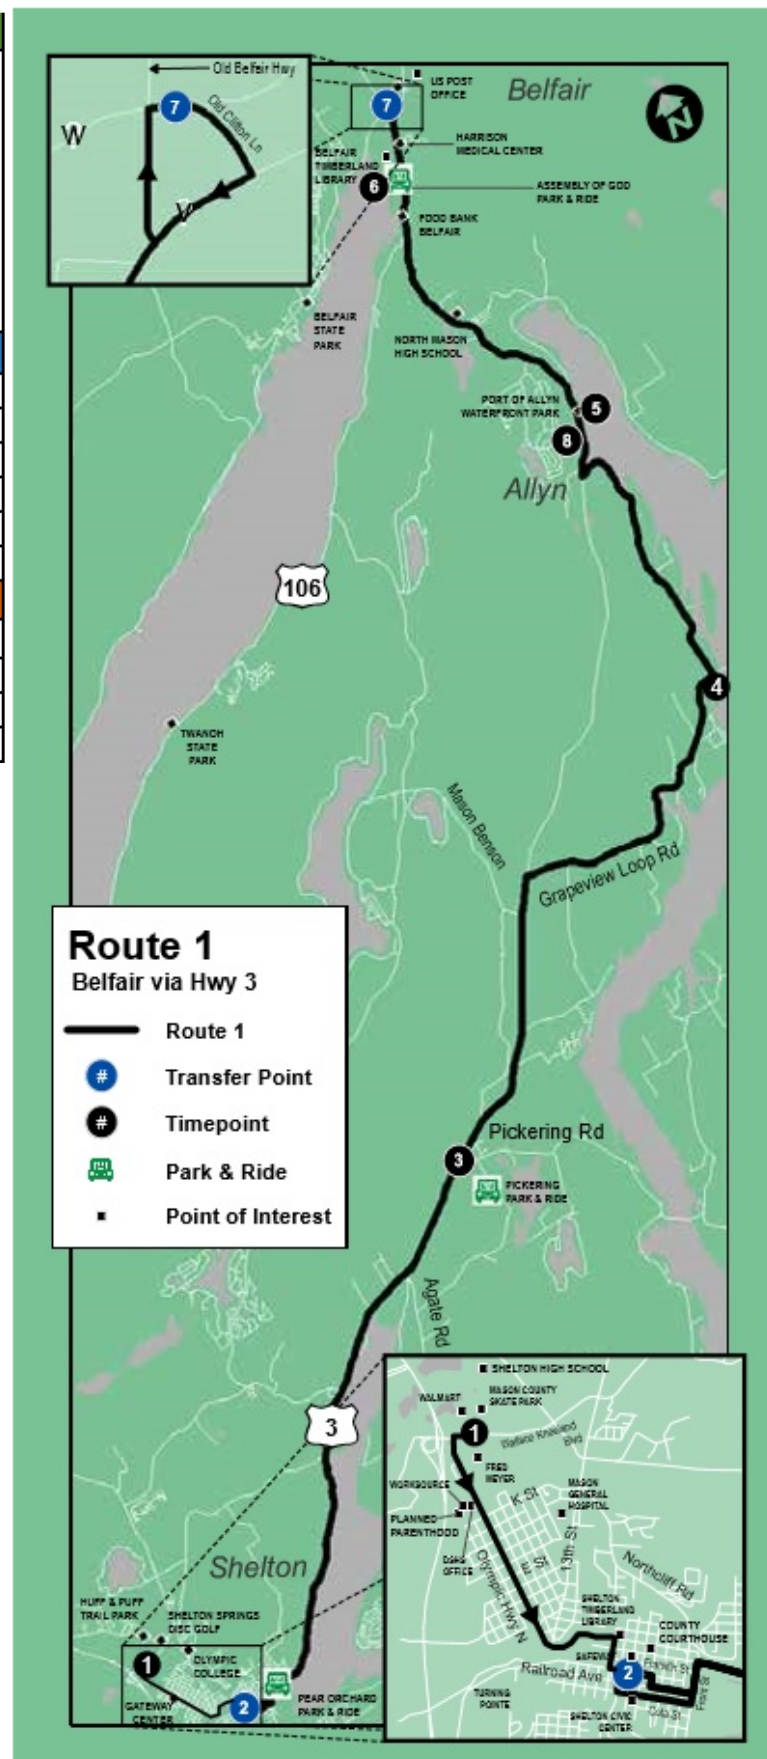

## MASON TRANSIT ROUTE TIMES AND MAPS

Tap on route below to jump to that route information

<b>ROUTE 1</b>
<b>ROUTE 21</b>
<b>ROUTE 3</b>
<b>ROUTE 23</b>
<b>ROUTE 5</b>
<b>ROUTE 6</b>
<b>ROUTE 7</b>
<b>ROUTE 8</b>
<b>ROUTE 11</b>
<b>DIAL-A-RIDE</b>

1 Route 1 - Shelton to Belfair						
Wallace Kneeland @ Walmart	Transit-Community Center (TCC)	Pear Orchard Park and Ride	Pickering Rd Park & Ride	Grapeview Fire Station	Port of Allyn Hwy 3 & Drum St	NE Clifton Ln @ Bill Hunter Park
Monday - Friday / Lunes a Viernes						
5:25 AM	5:30 AM	5:35 AM	5:45 AM	5:58 AM	6:08 AM	6:23 AM
---	6:40 AM	6:45 AM	6:55 AM	7:08 AM	7:18 AM	7:33 AM
---	10:35 AM	10:40 AM	10:50 AM	11:03 AM	11:13 AM	11:28 AM
---	12:30 PM	12:35 PM	12:45 PM	12:58 PM	1:08 PM	1:23 PM
---	2:05 PM	2:10 AM	2:20 PM	2:33 PM	2:43 PM	2:58 PM
---	4:45 PM	4:50 AM	5:00 PM	5:13 PM	5:23 PM	5:38 PM
Saturday / Sábado						
---	7:00 AM	7:05 AM	7:12 AM	7:25 AM	7:35 AM	7:50 AM
---	10:30 AM	10:35 AM	10:45 AM	10:58 AM	11:08 AM	11:23 AM
---	11:30 AM	11:35 AM	11:45 AM	11:58 AM	12:08 PM	12:23 PM
---	3:40 PM	3:45 AM	3:55 PM	4:08 PM	4:18 PM	4:33 PM

# 21 Route 21 - Shelton to Belfair

Transit-Community Center (TCC)	Pear Orchard Park & Ride	Pickering Rd Park & Ride	Port of Allyn Hwy 3 & Drum St	NE Clifton Ln @ Bill Hunter Park
--------------------------------	--------------------------	--------------------------	-------------------------------	----------------------------------