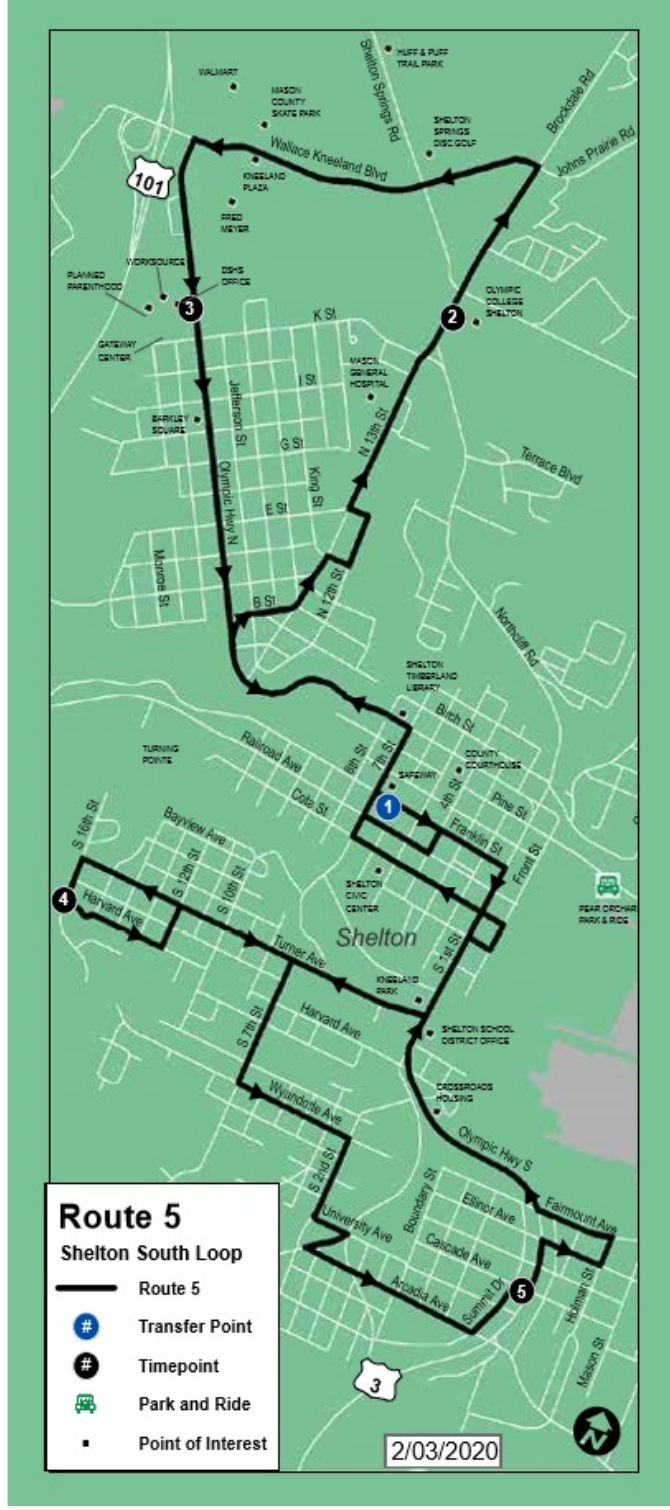

5 Route 5 - Shelton South Loop

Transit-Community Center (TCC)	N 13th St @ Olympic College	Olympic Highway N @ Gateway Center	Transit-Community Center (TCC)	16th & Harvard	Cascade Ave & Olympic Hwy S	Transit-Community Center (TCC)

Monday - Friday / Lunes a Viernes

8:30 AM	8:38 AM	8:46 AM	8:53 AM	9:01 AM	9:11 AM	9:20 AM
9:30 AM	9:38 AM	9:46 AM	9:53 AM	10:01 AM	10:11 AM	10:20 AM
10:30 AM	10:38 AM	10:46 AM	10:53 AM	11:01 AM	11:11 AM	11:20 AM
11:30 AM	11:38 AM	11:46 AM	11:53 AM	12:01 PM	12:11 PM	12:20 PM
12:30 PM	12:38 PM	12:46 PM	12:53 PM	1:01 PM	1:11 PM	1:20 PM
1:30 PM	1:38 PM	1:46 PM	1:53 PM	2:01 PM	2:11 PM	2:20 PM
2:30 PM	2:38 PM	2:46 PM	2:53 PM	3:01 PM	3:11 PM	3:20 PM
3:30 PM	3:38 PM	3:46 PM	3:53 PM	4:01 PM	4:11 PM	4:20 PM
4:30 PM	4:38 PM	4:46 PM	4:53 PM	5:01 PM	5:11 PM	5:20 PM
5:30 PM	5:38 PM	5:46 PM	5:53 PM	6:01 PM	6:11 PM	6:20 PM
6:30 PM	6:38 PM	6:46 PM	6:53 PM	7:01 PM	7:11 PM	7:20 PM

Saturday / Sábado

9:30 AM	9:38 AM	9:46 AM	9:53 AM	10:01 AM	10:11 AM	10:20 AM
10:30 AM	10:38 AM	10:46 AM	10:53 AM	11:01 AM	11:11 AM	11:20 AM
11:30 AM	11:38 AM	11:46 AM	11:53 AM	12:01 PM	12:11 PM	12:20 PM
1:30 PM	1:38 PM	1:46 PM	1:53 PM	2:01 PM	2:11 PM	2:20 PM
2:30 PM	2:38 PM	2:46 PM	2:53 PM	3:01 PM	3:11 PM	3:20 PM
3:30 PM	3:38 PM	3:46 PM	3:53 PM	4:01 PM	4:11 PM	4:20 PM
4:30 PM	4:38 PM	4:46 PM	4:53 PM	5:01 PM	5:11 PM	5:20 PM