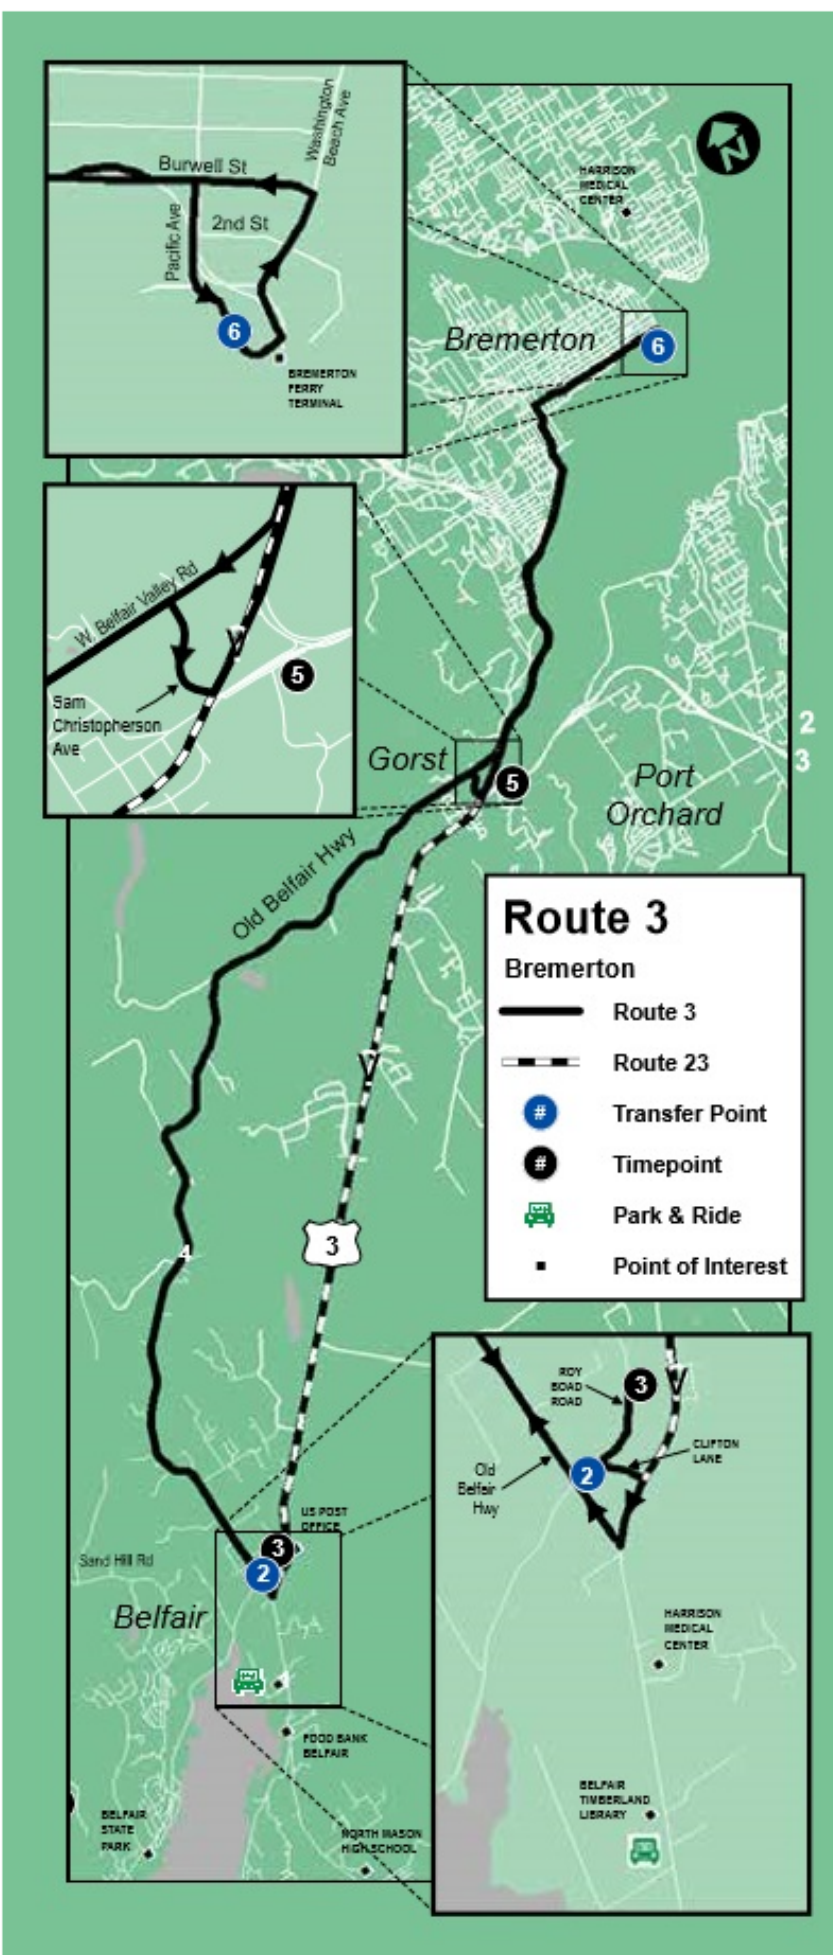

3 Route 3 - Belfair to Bremerton

NE Clifton Ln @ Bill Hunter Park	Roy Road Rd Parking Lot	Old Belfair Hwy @ Bear Creek Store	Hwy 16 @ Sinclair Plaza	Bremerton Ferry Terminal

Monday - Friday / Lunes a Viernes

6:30 AM	6:31 AM	)	)	7:05 AM
7:50 AM	)	)	)	8:25 AM
11:30 AM	)	)	)	12:05 PM
1:55 PM	)	)	)	2:30 PM
4:45 PM	)	)	)	5:20 PM
5:55 PM	)	)	)	6:30 PM

Saturday / Sábado

7:50 AM	)	)	)	8:25 AM
12:45 PM	)	)	)	1:20 PM
4:45 PM	)	)	)	5:20 PM

3 Route 3 - Bremerton to Belfair

Bremerton Ferry Terminal	Old Belfair Hwy @ Bear Creek Store	NE Clifton Ln @ Bill Hunter Park

MONDAY - FRIDAY / LUNES A VIERNES

7:20 AM	)	7:55 AM
8:40 AM	)	9:15 AM
12:20 PM	)	12:55 PM
2:40 PM	)	3:15 PM
5:30 PM	)	6:05 PM
6:45 PM	)	7:20 PM

Saturday / Sábado

8:45 AM	)	9:20 AM
1:30 PM	)	2:05 PM
5:30 PM	)	6:05 PM