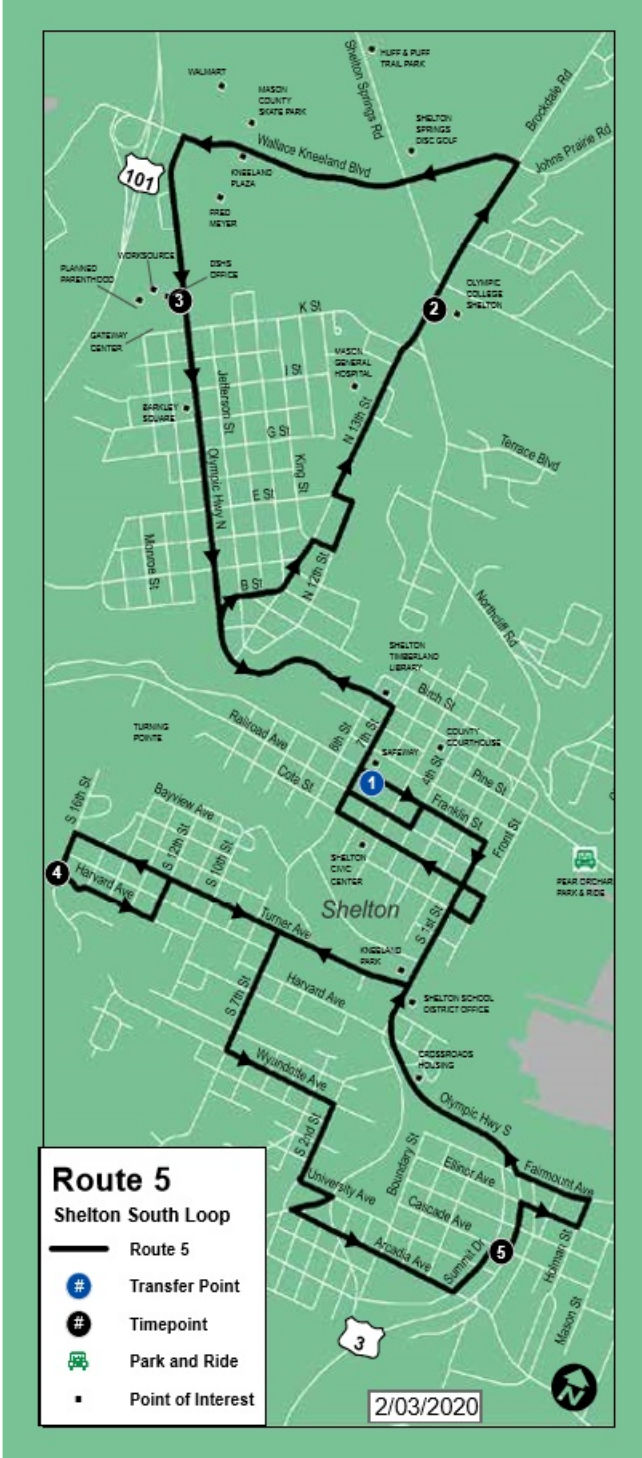

5 Shelton South Loop

Transit-Community Center (TCC)	N 13th St @ Olympic College	Olympic Highway N @ Gateway Center	Transit-Community Center (TCC)	16th & Harvard	Cascade Ave & Olympic Hwy S	Transit-Community Center (TCC)
1	2	3	1	4	5	1

Monday - Friday / Lunes a Viernes

8:30 AM	8:38 AM	8:46 AM	8:53 AM	9:01 AM	9:11 AM	9:20 AM
9:30 AM	9:38 AM	9:46 AM	9:53 AM	10:01 AM	10:11 AM	10:20 AM
10:30 AM	10:38 AM	10:46 AM	10:53 AM	11:01 AM	11:11 AM	11:20 AM
11:30 AM	11:38 AM	11:46 AM	11:53 AM	12:01 PM	12:11 PM	12:20 PM
12:30 PM	12:38 PM	12:46 PM	12:53 PM	1:01 PM	1:11 PM	1:20 PM
1:30 PM	1:38 PM	1:46 PM	1:53 PM	2:01 PM	2:11 PM	2:20 PM
2:30 PM	2:38 PM	2:46 PM	2:53 PM	3:01 PM	3:11 PM	3:20 PM
3:30 PM	3:38 PM	3:46 PM	3:53 PM	4:01 PM	4:11 PM	4:20 PM
4:30 PM	4:38 PM	4:46 PM	4:53 PM	5:01 PM	5:11 PM	5:20 PM
5:30 PM	5:38 PM	5:46 PM	5:53 PM	6:01 PM	6:11 PM	6:20 PM
6:30 PM	6:38 PM	6:46 PM	6:53 PM	7:01 PM	7:11 PM	7:20 PM

Saturday / Sábado

9:30 AM	9:38 AM	9:46 AM	9:53 AM	10:01 AM	10:11 AM	10:20 AM
10:30 AM	10:38 AM	10:46 AM	10:53 AM	11:01 AM	11:11 AM	11:20 AM
11:30 AM	11:38 AM	11:46 AM	11:53 AM	12:01 PM	12:11 PM	12:20 PM
1:30 PM	1:38 PM	1:46 PM	1:53 PM	2:01 PM	2:11 PM	2:20 PM
2:30 PM	2:38 PM	2:46 PM	2:53 PM	3:01 PM	3:11 PM	3:20 PM
3:30 PM	3:38 PM	3:46 PM	3:53 PM	4:01 PM	4:11 PM	4:20 PM
4:30 PM	4:38 PM	4:46 PM	4:53 PM	5:01 PM	5:11 PM	5:20 PM