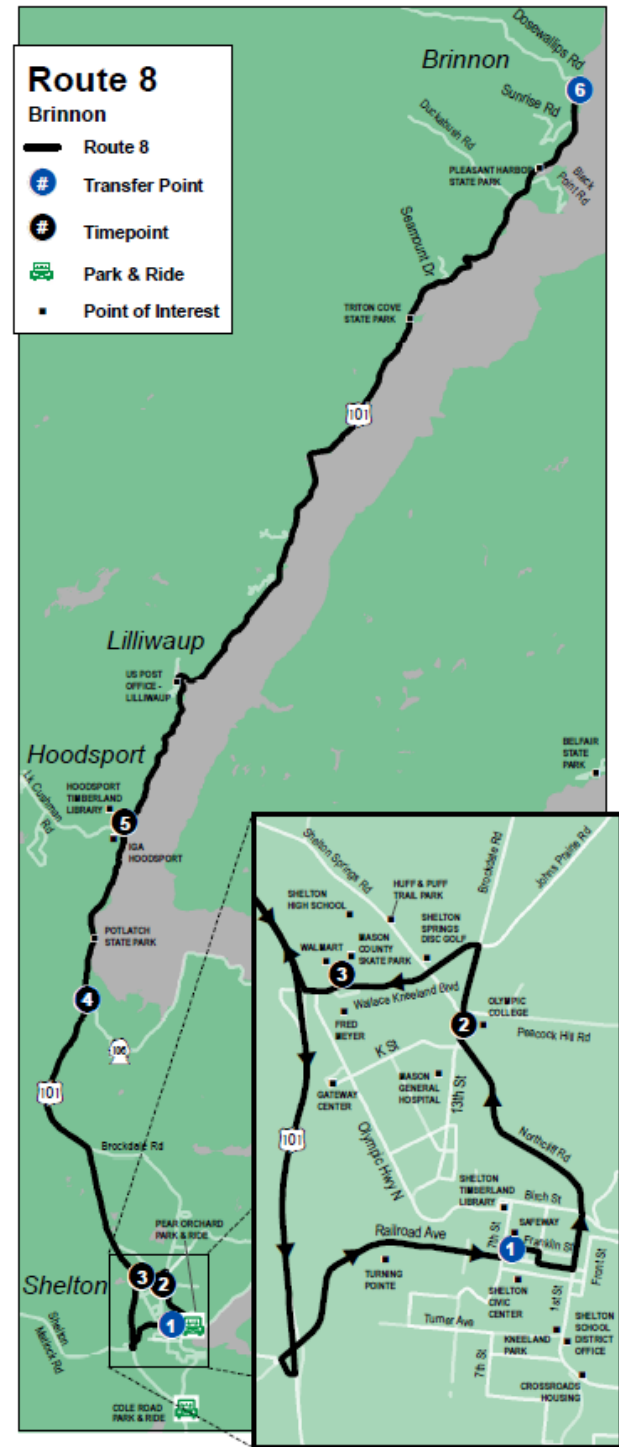

8 Shelton to Triton Cove					
Transit-Community Center (TCC)	North 13th St @ Olympic College	Wallace Kneeland @ Walmart	Hwy 101 @ Twin Totems	Hood Canal Visitors Center Hoodsport	Hwy 101 @ Triton Cove State Park / Brinnon
1	2	3	4	5	6
Monday - Friday / Lunes a Viernes					
8:05 AM	8:10 AM	8:12 AM	8:25 AM	8:35 AM	9:05 AM
2:10 PM	2:15 PM	2:17 PM	2:30 PM	2:40 PM	3:10 PM

8 Triton Cove to Shelton			
Hwy 101 @ Triton Cove State Park / Brinnon	Hwy 101 @ Twin Totems	Wallace Kneeland @ Walmart	Transit-Community Center (TCC)
6	4	3	1
Monday - Friday / Lunes a Viernes			
9:10 AM	9:50 AM	10:05 AM	10:15 AM
3:25 PM	4:05 PM	4:20 PM	4:30 PM