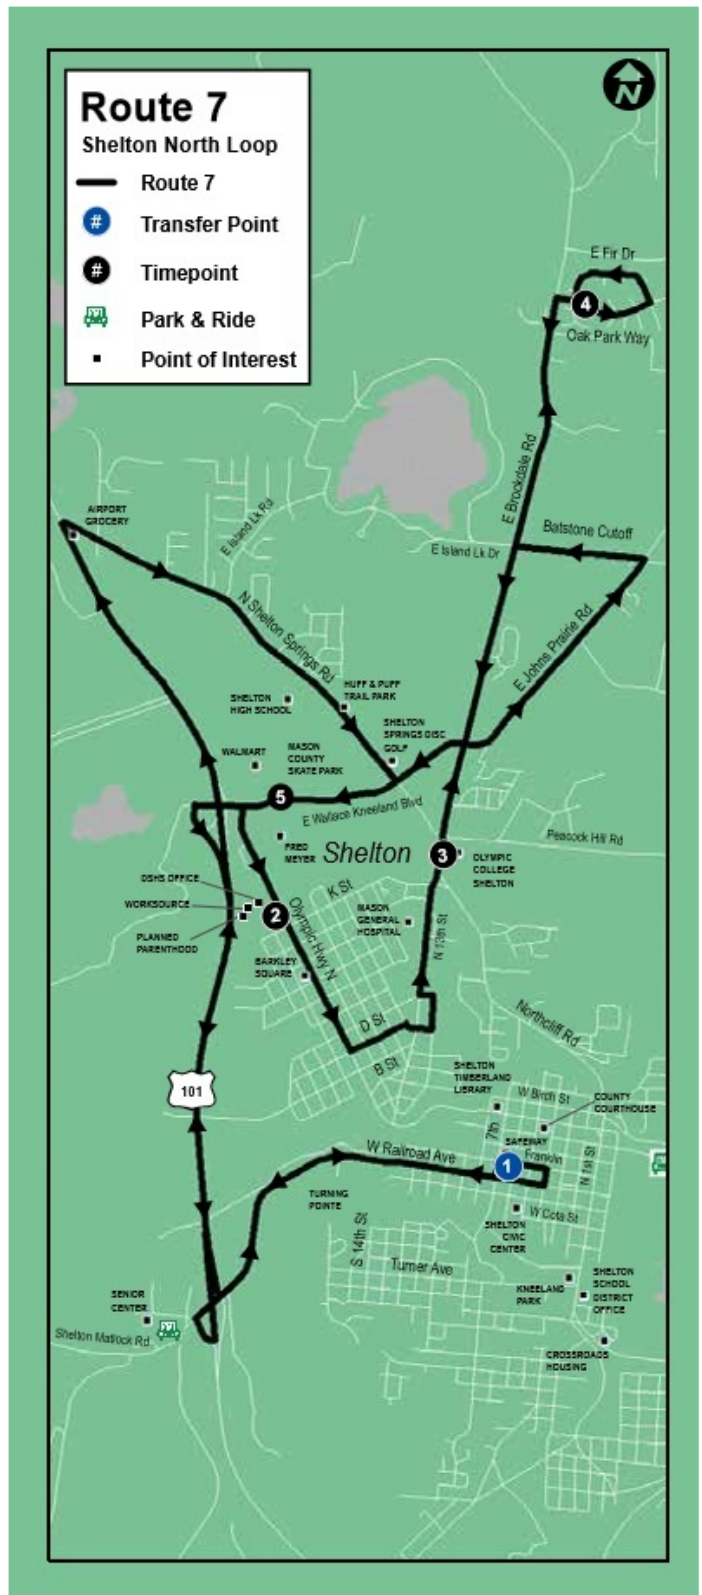

7 Shelton North Loop

Transit-Community Center (TCC)	Olympic Highway N @ Gateway Center	N 13th St @ Olympic College	Oak Park @ E Maple Dr	Wallace Kneeland @ Walmart	Transit-Community Center (TCC)

1	2	3	4	5	1

Monday - Friday / Lunes a Viernes

7:00 AM	7:17 AM	7:22 AM	7:30 AM	7:37 AM	7:55 AM
8:00 AM	8:17 AM	8:22 AM	8:30 AM	8:37 AM	8:55 AM
9:00 AM	9:17 AM	9:22 AM	9:30 AM	9:37 AM	9:55 AM
10:00 AM	10:17 AM	10:22 AM	10:30 AM	10:37 AM	10:55 AM
11:00 AM	11:17 AM	11:22 AM	11:30 AM	11:37 AM	11:55 AM
12:00 PM	12:17 PM	12:22 PM	12:30 PM	12:37 PM	12:55 PM
1:00 PM	1:17 PM	1:22 PM	1:30 PM	1:37 PM	1:55 PM
2:00 PM	2:17 PM	2:22 PM	2:30 PM	2:37 PM	2:55 PM
3:00 PM	3:17 PM	3:22 PM	3:30 PM	3:37 PM	3:55 PM
4:00 PM	4:17 PM	4:22 PM	4:30 PM	4:37 PM	4:55 PM
5:00 PM	5:17 PM	5:22 PM	5:30 PM	5:37 PM	5:55 PM
6:00 PM	6:17 PM	6:22 PM	6:30 PM	6:37 PM	6:55 PM
7:00 PM	7:17 PM	7:22 PM	7:30 PM	7:37 PM	7:55 PM

Saturday / Sábado

10:00 AM	10:17 AM	10:22 AM	10:30 AM	10:37 AM	10:55 AM
11:00 AM	11:17 AM	11:22 AM	11:30 AM	11:37 AM	11:55 AM
12:00 PM	12:17 PM	12:22 PM	12:30 PM	12:37 PM	12:55 PM
2:00 PM	2:17 PM	2:22 PM	2:30 PM	2:37 PM	2:55 PM
3:00 PM	3:17 PM	3:22 PM	3:30 PM	3:37 PM	3:55 PM
4:00 PM	4:17 PM	4:22 PM	4:30 PM	4:37 PM	4:55 PM
5:00 PM	5:17 PM	5:22 PM	5:30 PM	5:37 PM	5:55 PM