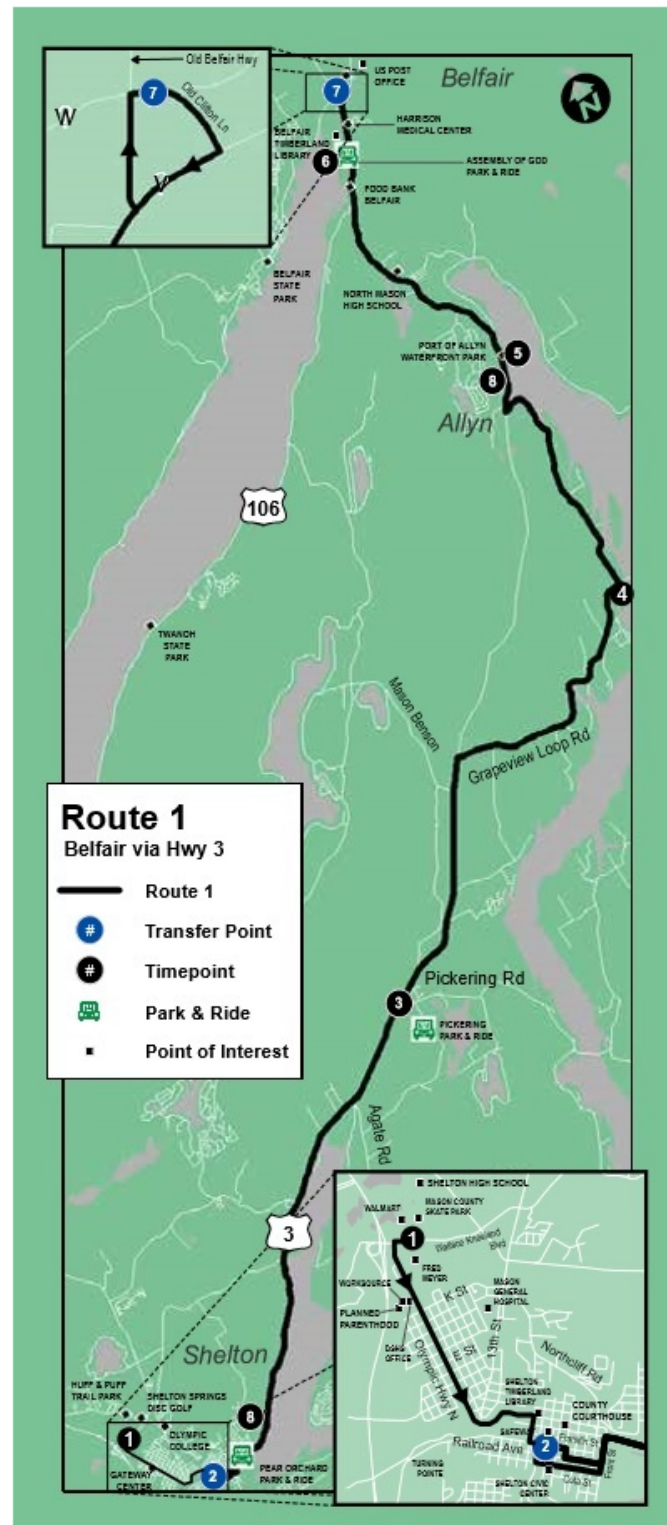

MASON TRANSIT ROUTE TIMES AND MAPS

Tap on route below to jump to that route information

ROUTE 1
ROUTE 21
ROUTE 3
ROUTE 23
ROUTE 5
ROUTE 6
ROUTE 7
ROUTE 8
ROUTE 11
DIAL-A-RIDE

1

Shelton to Belfair

Wallace Kneeland @ Walmart	Transit-Community Center (TCC)	Pear Orchard Park and Ride	Pickering Rd Park & Ride	Grapeview Fire Station	Port of Allyn Hwy 3 & Drum St	NE Clifton Ln @ Bill Hunter Park
1	2	6	3	4	5	7
Monday - Friday / Lunes a Viernes						
5:25 AM	5:30 AM	5:35 AM	5:45 AM	5:58 AM	6:08 AM	6:23 AM
---	6:40 AM	6:45 AM	6:55 AM	7:08 AM	7:18 AM	7:33 AM
---	10:35 AM	10:40 AM	10:50 AM	11:03 AM	11:13 AM	11:28 AM
---	12:30 PM	12:35 PM	12:45 PM	12:58 PM	1:08 PM	1:23 PM
---	2:05 PM	2:10 AM	2:20 PM	2:33 PM	2:43 PM	2:58 PM
---	4:45 PM	4:50 AM	5:00 PM	5:13 PM	5:23 PM	5:38 PM
Saturday / Sábado						
---	7:00 AM	7:05 AM	7:12 AM	7:25 AM	7:35 AM	7:50 AM
---	10:30 AM	10:35 AM	10:45 AM	10:58 AM	11:08 AM	11:23 AM
---	11:30 AM	11:35 AM	11:45 AM	11:58 AM	12:08 PM	12:23 PM
---	3:40 PM	3:45 AM	3:55 PM	4:08 PM	4:18 PM	4:33 PM

1

Belfair to Shelton

NE Clifton Ln @ Bill Hunter Park	Hwy 3 & Lakeland Dr @ Allyn Center	Grapeview Fire Station	Pickering Rd Park & Ride	Pear Orchard Park and Ride	Transit-Community Center (TCC)
7	6	4	3	6	2
Monday - Friday / Lunes a Viernes					
5:10 AM	5:20 AM	5:27 AM	5:43 AM	5:55 AM	6:00 AM
8:05 AM	8:15 AM	8:22 AM	8:38 AM	8:50 AM	8:58 AM
9:15 AM	9:25 AM	9:32 AM	9:48 AM	10:00 AM	10:08 AM
1:05 PM	1:15 PM	1:22 PM	1:38 PM	1:50 AM	1:58 PM
3:20 PM	3:30 PM	3:37 PM	3:53 PM	4:05 AM	4:13 PM
6:05 PM	6:15 PM	6:22 PM	6:38 PM	6:50 AM	6:58 PM
7:20 PM	7:30 PM	7:37 PM	7:53 PM	8:05 AM	8:13 PM
Saturday / Sábado					
9:30 AM	9:40 AM	9:47 AM	10:03 AM	10:15 AM	10:23 AM
2:30 PM	2:40 PM	2:47 PM	3:03 PM	3:15 AM	3:23 PM
4:35 PM	4:45 PM	4:52 PM	5:08 PM	5:20 AM	5:28 PM
6:05 PM	6:15 PM	6:22 PM	6:38 PM	6:50 AM	6:58 PM

21

Shelton to Belfair

Transit-Community Center (TCC)

2

Pear Orchard Park & Ride

8

Pickering Rd Park & Ride

3