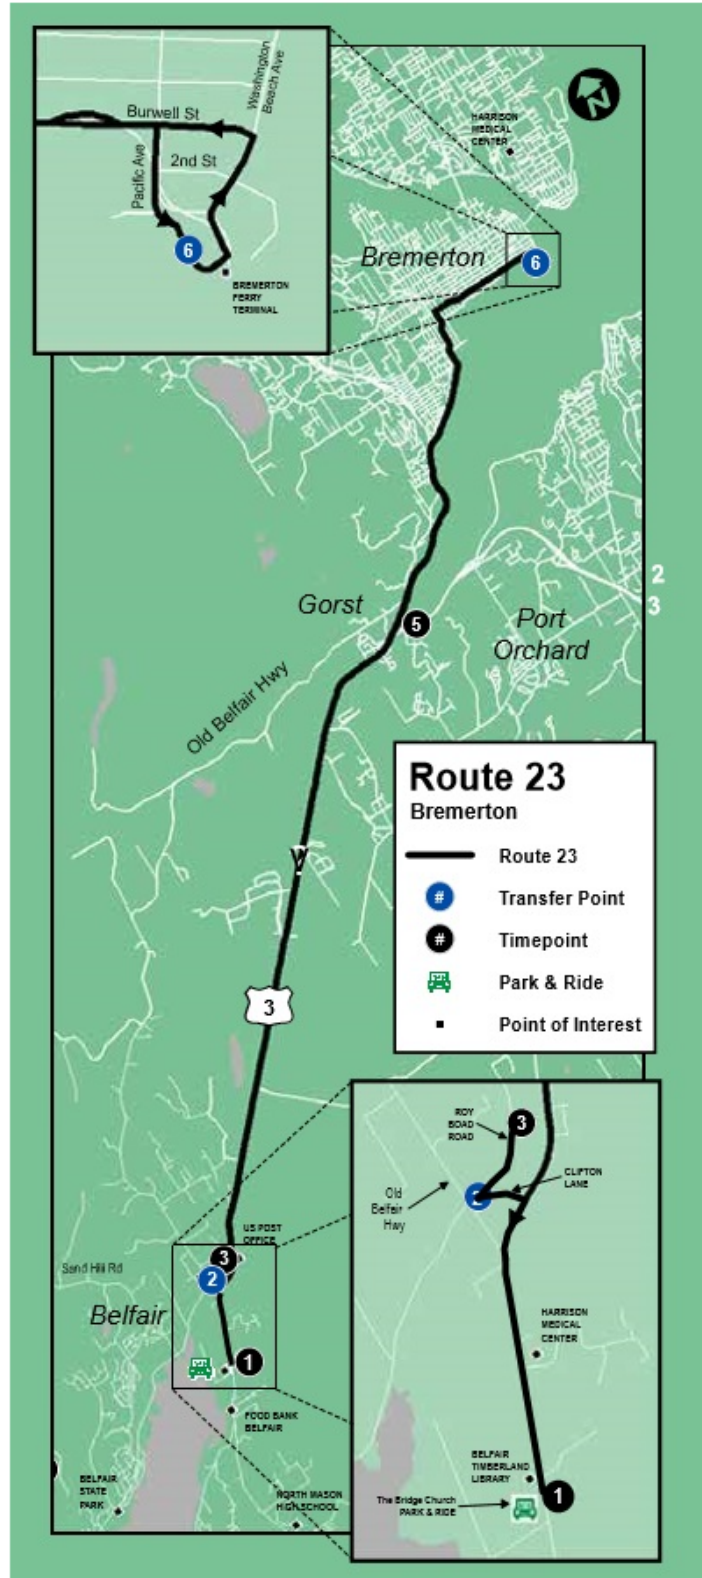

23 Belfair to Bremerton			
Hwy 3 @ NE WJ Way The Bridge Church	NE Clifton Ln @ Bill Hunter Park	Roy Boad Rd Parking Lot	Bremerton Ferry Terminal
1	2	3	6
Monday - Friday / Lunes a Viernes			
4:10 AM	4:12 AM	4:13 AM	4:35 AM

23 Bremerton to Belfair	
Bremerton Ferry Terminal	NE Clifton Ln @ Bill Hunter Park
6	2
Monday - Friday / Lunes a Viernes	
4:40 AM	5:10 AM