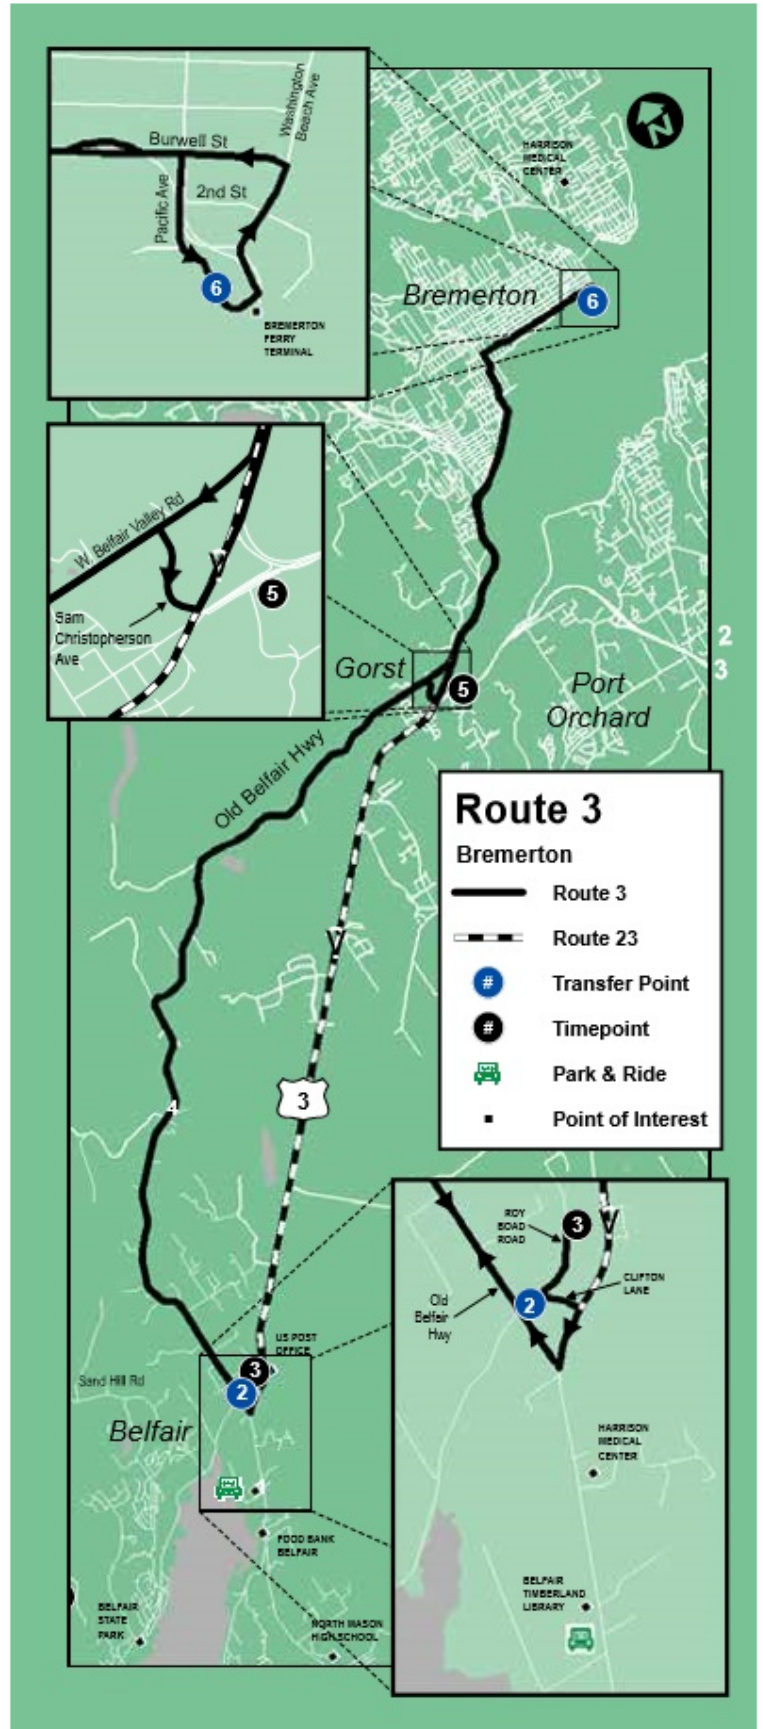

3 Belfair to Bremerton				
NE Clifton Ln @ Bill Hunter Park	Roy Boad Rd Parking Lot	Old Belfair Hwy @ Bear Creek Store	Hwy 16 @ Sinclair Plaza	Bremerton Ferry Terminal
2	3	4	5	6

Monday - Friday / Lunes a Viernes				
6:30 AM	6:31 AM	)	)	7:05 AM
7:50 AM	)	)	)	8:25 AM
11:30 AM	)	)	)	12:05 PM
1:55 PM	)	)	)	2:30 PM
4:45 PM	)	)	)	5:20 PM
5:55 PM	)	)	)	6:30 PM

Saturday / Sábado				
7:50 AM	)	)	)	8:25 AM
12:45 PM	)	)	)	1:20 PM
4:45 PM	)	)	)	5:20 PM

3 Bremerton to Belfair		
Bremerton Ferry Terminal	Old Belfair Hwy @ Bear Creek Store	NE Clifton Ln @ Bill Hunter Park
6	4	2

MONDAY - FRIDAY / LUNES A VIERNES		
7:20 AM	)	7:55 AM
8:40 AM	)	9:15 AM
12:20 PM	)	12:55 PM
2:40 PM	)	3:15 PM
5:30 PM	)	6:05 PM
6:45 PM	)	7:20 PM

Saturday / Sábado		
8:45 AM	)	9:20 AM
1:30 PM	)	2:05 PM
5:30 PM	)	6:05 PM