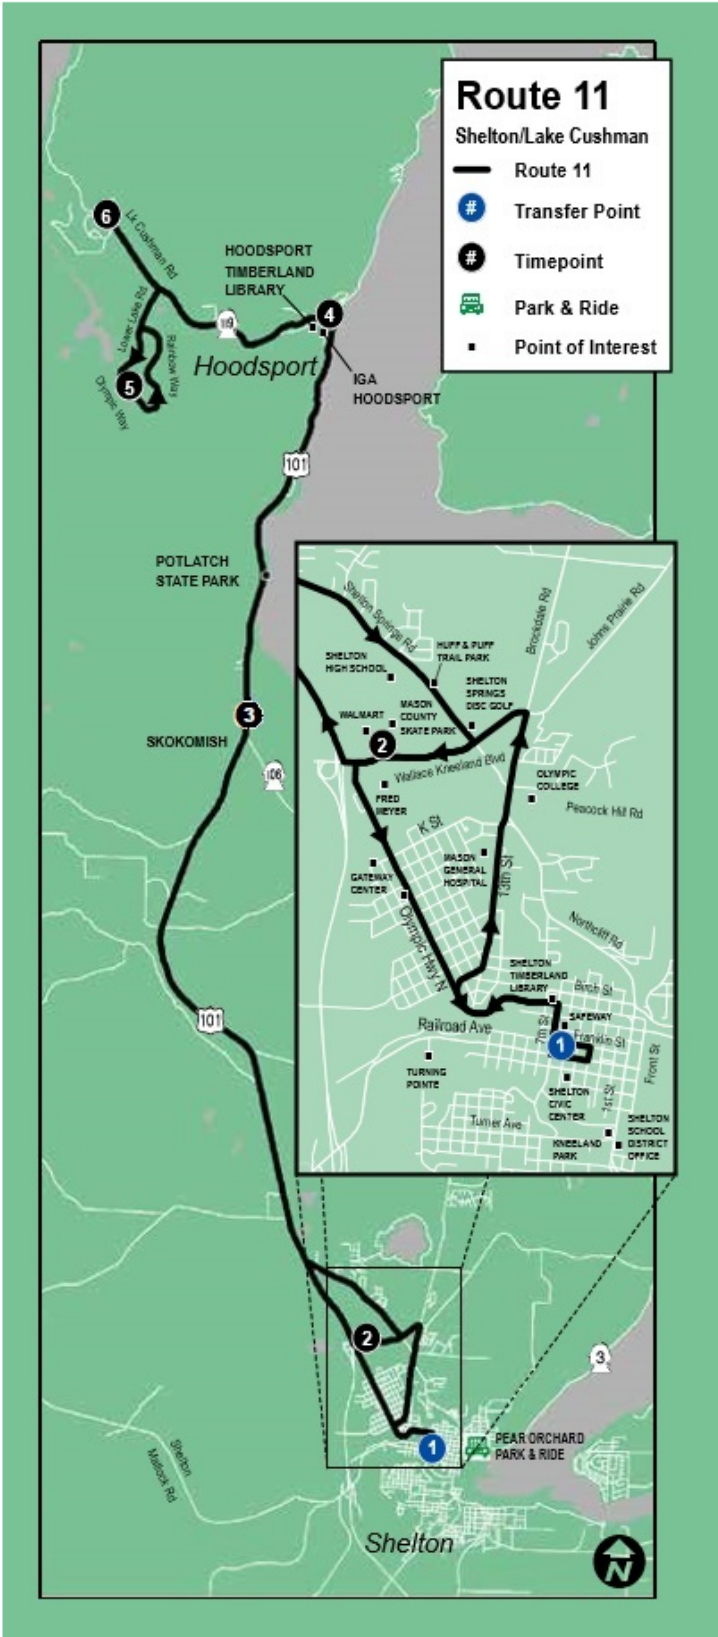

11 Shelton to Lake Cushman

Transit-Community Center (TCC)	Wallace Kneeland @ Walmart	Hwy 101 @ Twin Totems	Hood Canal Visitors Center Hoodsport	SR 119 @ Lake Cushman Maint.
1	2	3	4	6
Monday - Friday / Lunes a Viernes				
7:50 AM	7:58 AM	8:12 AM	8:20 AM	8:30 AM
11:30 AM	11:38 AM	11:52 AM	12:00 PM	12:10 PM
3:40 PM	3:48 PM	4:02 PM	4:10 PM	4:20 PM

11 Lake Cushman to Shelton

SR 119 @ Lake Cushman Maint.	Hwy 101 @ Twin Totems	Wallace Kneeland @ Walmart	Transit-Community Center (TCC)
6	3	2	1
Monday - Friday / Lunes a Viernes			
8:32 AM	9:00 AM	9:15 AM	9:20 AM
12:12 PM	12:40 PM	12:55 PM	1:00 PM
4:22 PM	4:50 PM	5:05 PM	5:10 PM