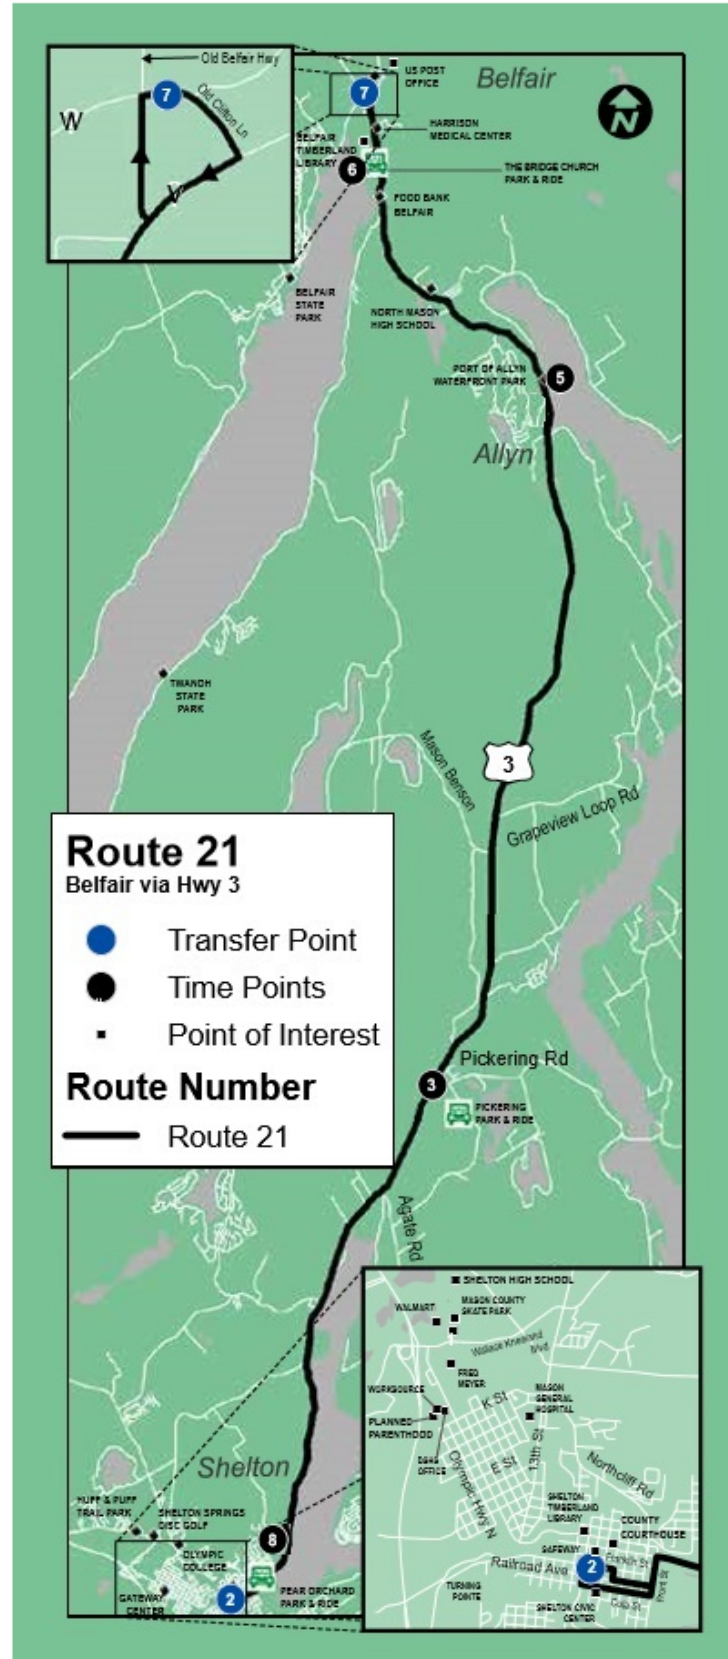

1

Belfair to Shelton

NE Clifton Ln @ Bill Hunter Park	Hwy 3 & Lakeland Dr @ Allyn Center	Grapeview Fire Station	Pickering Rd Park & Ride	Pear Orchard Park and Ride	Transit-Community Center (TCC)
7	6	4	3	6	2
Monday - Friday / Lunes a Viernes					
5:10 AM	5:20 AM	5:27 AM	5:43 AM	5:55 AM	6:00 AM
8:05 AM	8:15 AM	8:22 AM	8:38 AM	8:50 AM	8:58 AM
9:15 AM	9:25 AM	9:32 AM	9:48 AM	10:00 AM	10:08 AM
1:05 PM	1:15 PM	1:22 PM	1:38 PM	1:50 AM	1:58 PM
3:20 PM	3:30 PM	3:37 PM	3:53 PM	4:05 AM	4:13 PM
6:05 PM	6:15 PM	6:22 PM	6:38 PM	6:50 AM	6:58 PM
7:20 PM	7:30 PM	7:37 PM	7:53 PM	8:05 AM	8:13 PM
Saturday / Sábado					
9:30 AM	9:40 AM	9:47 AM	10:03 AM	10:15 AM	10:23 AM
2:30 PM	2:40 PM	2:47 PM	3:03 PM	3:15 AM	3:23 PM
4:35 PM	4:45 PM	4:52 PM	5:08 PM	5:20 AM	5:28 PM
6:05 PM	6:15 PM	6:22 PM	6:38 PM	6:50 AM	6:58 PM

21

Shelton to Belfair

Transit-Community Center (TCC)

2

Pear Orchard Park & Ride

8

Pickering Rd Park & Ride

3

3:43 AM

3:55 AM

3 Belfair to Bremerton				
NE Clifton Ln @ Bill Hunter Park	Roy Boad Rd Parking Lot	Old Belfair Hwy @ Bear Creek Store	Hwy 16 @ Sinclair Plaza	Bremerton Ferry Terminal
2	3	4	5	6

Monday - Friday / Lunes a Viernes				
6:30 AM	6:31 AM))	7:05 AM
7:50 AM)))	8:25 AM
11:30 AM)))	12:05 PM
1:55 PM)))	2:30 PM
4:45 PM)))	5:20 PM
5:55 PM)))	6:30 PM