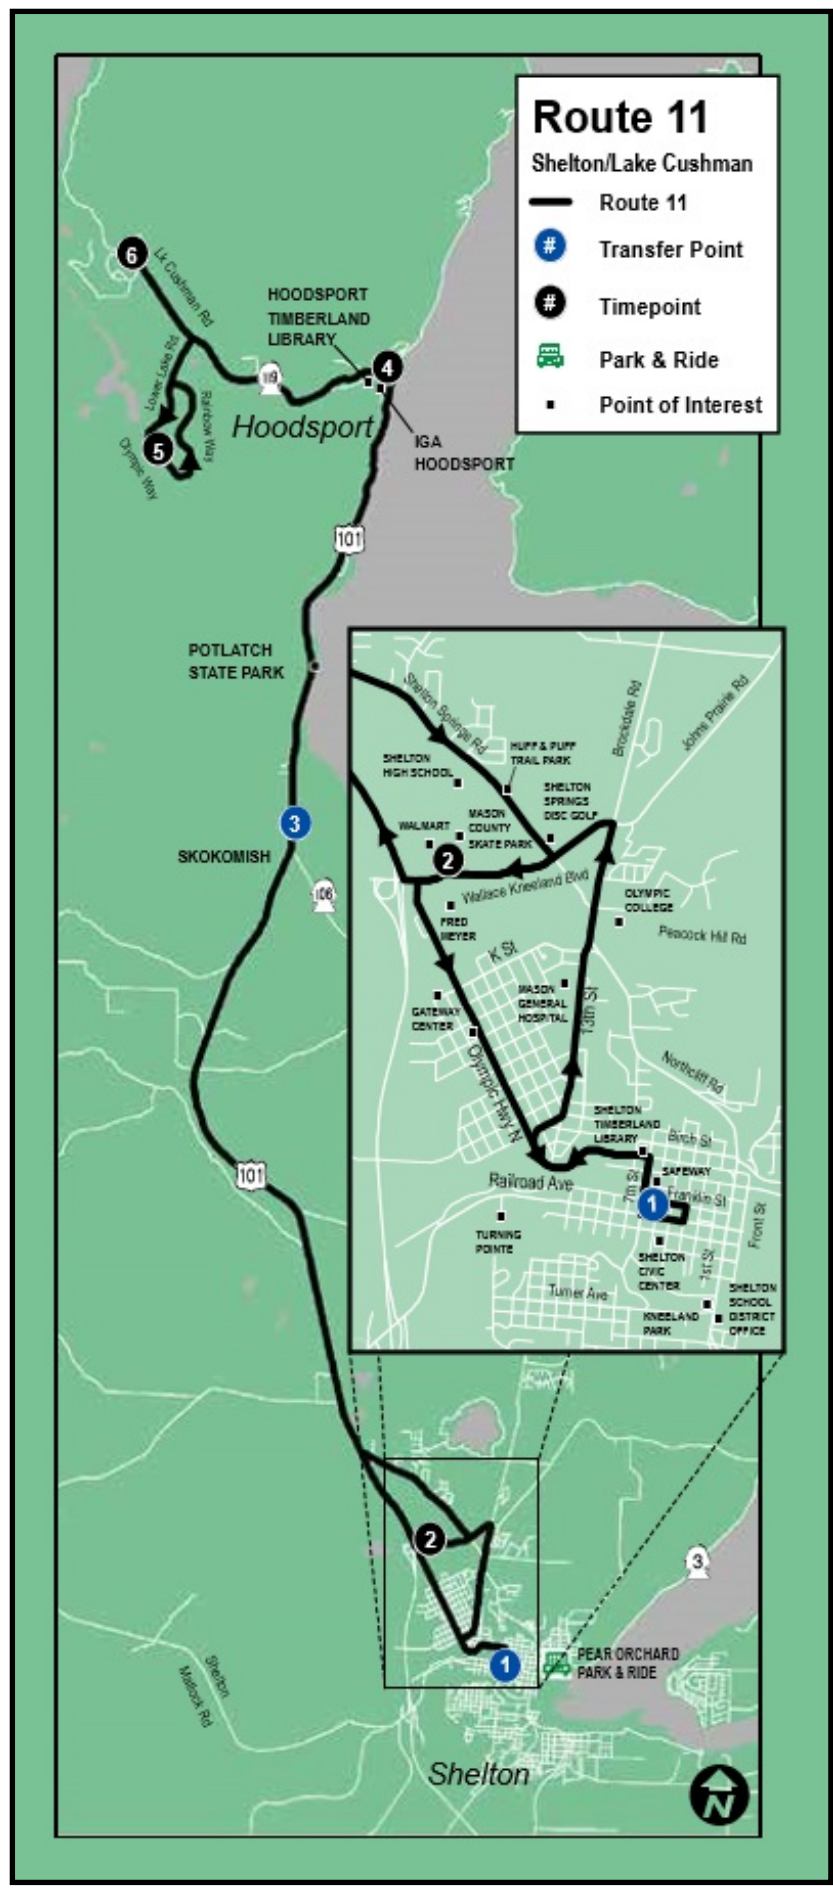

11 Shelton to Lake Cushman

Transit-Community Center (TCC)	Wallace Kneeland @ Walmart	Hwy 101 @ Twin Totems	Hood Canal Visitors Center Hoodsport	SR 119 @ Lake Cushman Maint.
1	2	3	4	6

Monday - Friday / Lunes a Viernes				
5:50 AM	5:58 AM	6:15 AM	6:23 AM	6:33 AM
11:25 AM	11:33 AM	11:50 AM	11:58 AM	12:08 PM
6:45 PM	6:53 PM	7:10 PM	7:18 PM	7:28 PM
Saturday / Sábado				
8:50 AM	8:58 AM	9:15 AM	9:23 AM	9:33 AM
3:40 PM	3:48 PM	4:05 PM	4:13 PM	4:23 PM

11 Lake Cushman to Shelton

SR 119 @ Lake Cushman Maint.	Hwy 101 @ Twin Totems	Wallace Kneeland @ Walmart	Transit-Community Center (TCC)
6	3	2	1

Monday - Friday / Lunes a Viernes			
6:35 AM	7:03 AM	7:18 AM	7:23 AM
12:10 PM	12:38 PM	12:53 PM	12:58 PM
7:30 PM	7:58 PM	8:13 PM	8:18 PM
Saturday / Sábado			
9:35 AM	10:03 AM	10:18 AM	10:23 AM
4:25 PM	4:53 PM	5:08 PM	5:13 PM