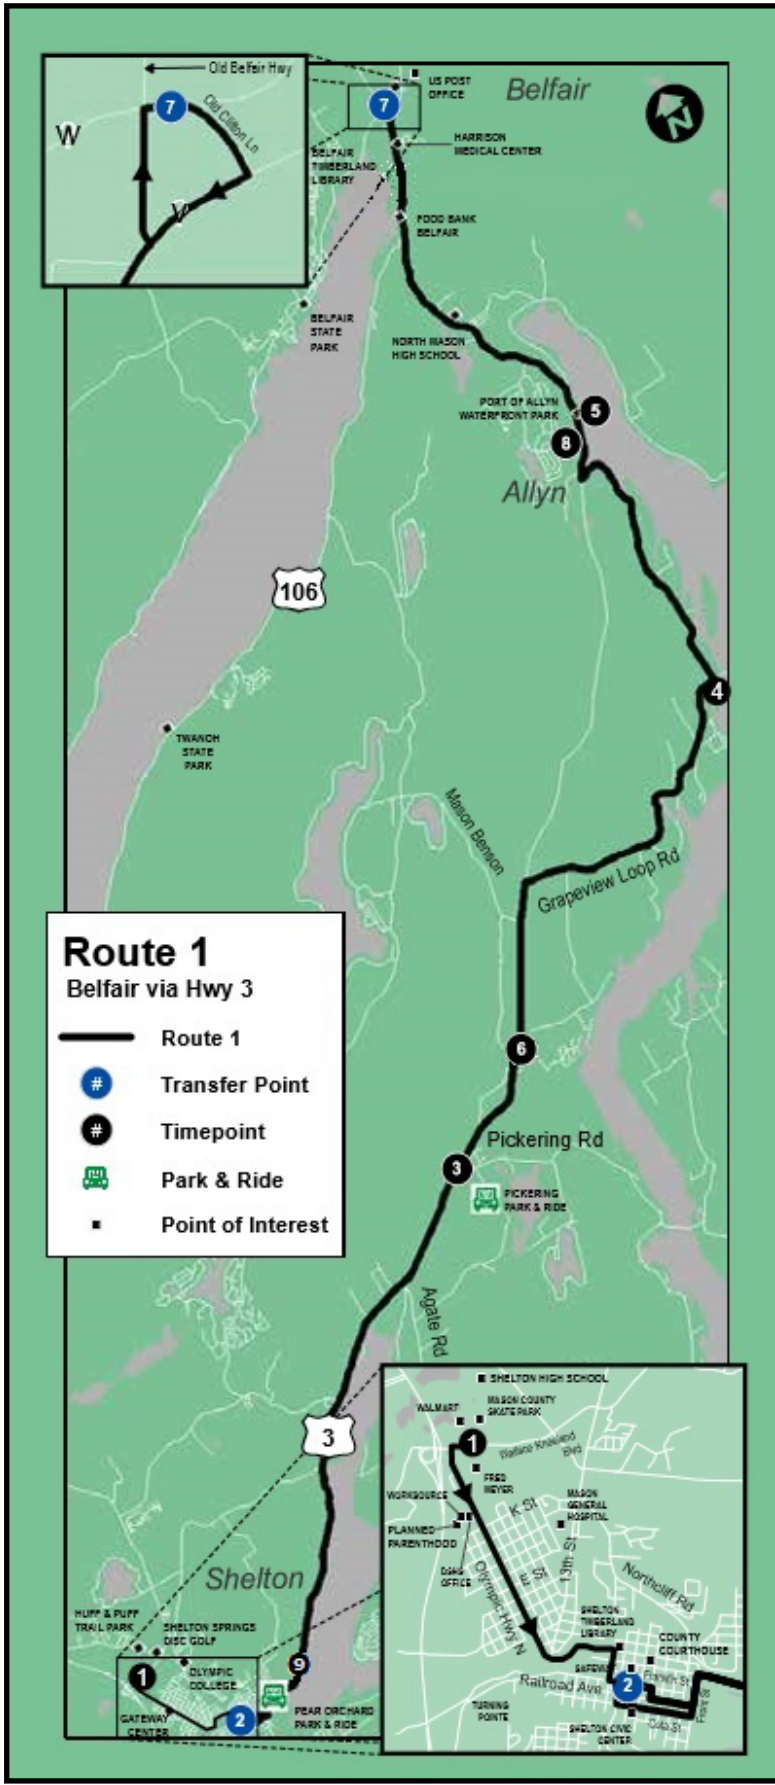

1 Belfair to Shelton						
NE Clifton Ln @ Bill Hunter Park	Hwy 3 & Lakeland Dr @ Allyn Center	Grapeview Fire Station	Krabbenhof Fire Station	Pickering Rd Park & Ride	Pear Orchard Park & Ride	Transit-Community Center (TCC)
7	8	4	6	3	9	2
Monday - Friday / Lunes a Viernes						
8:05 AM	8:15 AM	8:22 AM	]	8:38 AM	8:50 AM	8:58 AM
9:45 AM	9:55 AM	10:02 AM	]	10:12 AM	10:30 AM	10:38 AM
1:05 PM	1:15 PM	1:22 PM	]	1:38 PM	1:50 PM	1:58 PM
3:25 PM	3:35 PM	4:42 PM	]	3:58 PM	4:10 PM	4:18 PM
6:15 PM	6:25 PM	6:32 PM	]	6:48 PM	7:00 PM	7:08 PM
7:30 PM	7:40 PM	7:47 PM	]	8:03 PM	8:15 PM	8:23 PM
Saturday / Sábado						
9:30 AM	9:40 AM	9:47 AM		10:03 AM	10:15 AM	10:23 AM
12:15 PM	12:25 PM	12:32 PM	]	12:48 PM	1:00 PM	1:08 PM
2:30 PM	2:40 PM	2:47 PM	]	3:03 PM	3:15 PM	3:23 PM
4:35 PM	4:45 PM	4:52 PM	]	5:08 PM	5:20 PM	5:28 PM
6:15 PM	6:25 PM	6:32 PM	]	6:48 PM	7:00 PM	7:08 PM