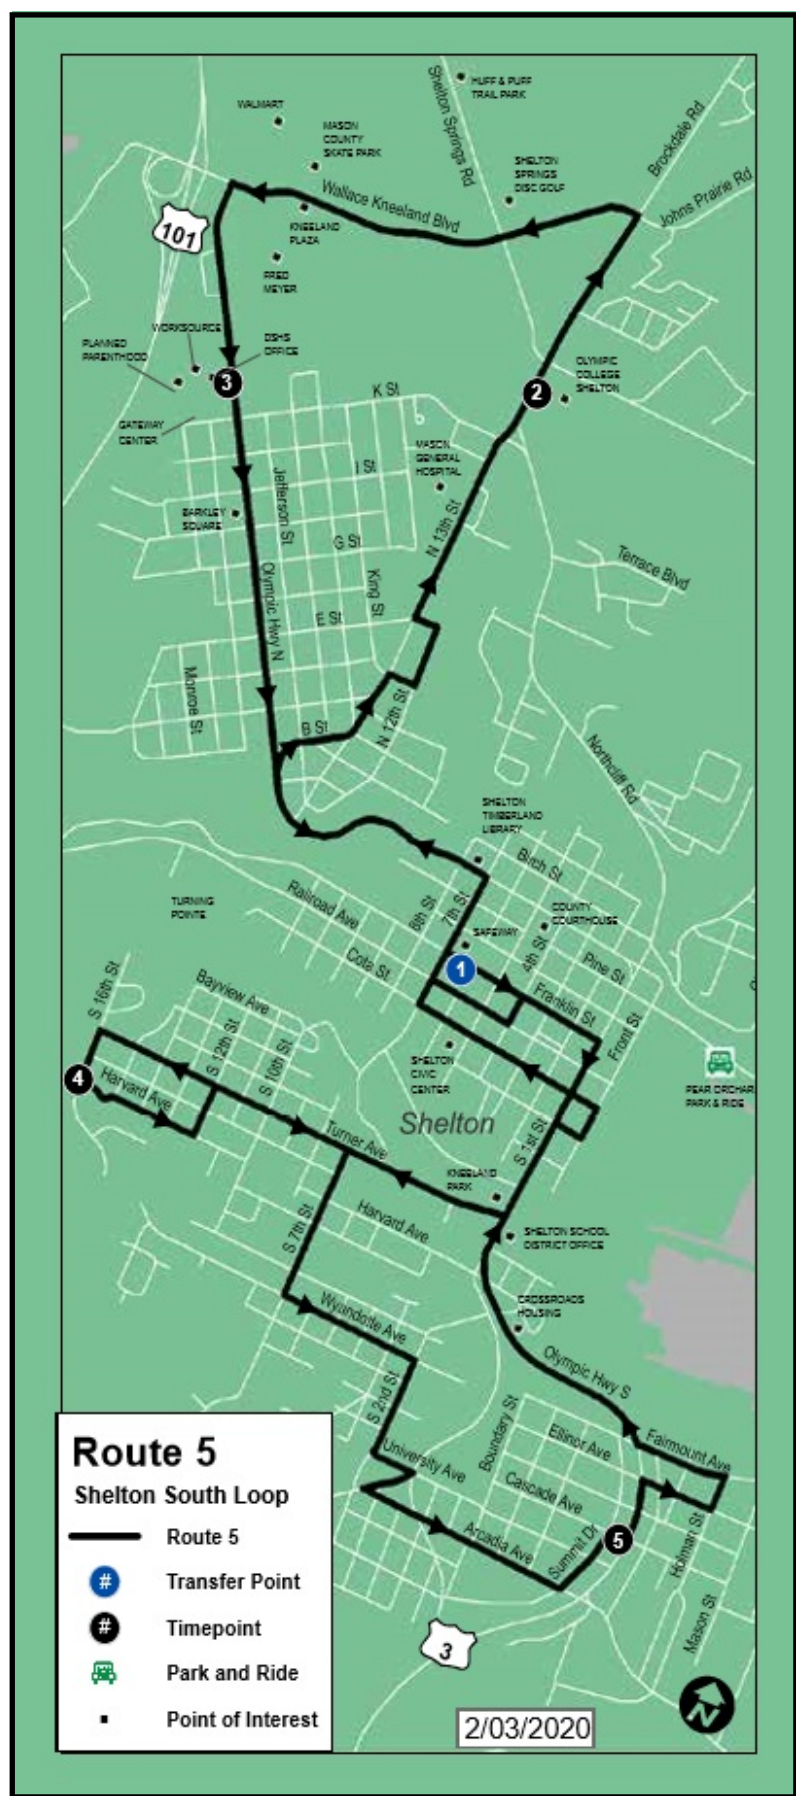

Transit-Community Center (TCC)	N 13th St @ Olympic College	Olympic Highway N @ Gateway Center	Transit-Community Center (TCC)	16th & Harvard	Cascade Ave & Olympic Hwy S	Transit-Community Center (TCC)
1	2	3	1	4	5	1

Monday - Friday / Lunes a Viernes

7:30 AM	7:38 AM	7:46 AM	7:53 AM	8:01 AM	8:11 AM	8:20 AM
8:30 AM	8:38 AM	8:46 AM	8:53 AM	9:01 AM	9:11 AM	9:20 AM
9:30 AM	9:38 AM	9:46 AM	9:53 AM	10:01 AM	10:11 AM	10:20 AM
10:30 AM	10:38 AM	10:46 AM	10:53 AM	11:01 AM	11:11 AM	11:20 AM
11:30 AM	11:38 AM	11:46 AM	11:53 AM	12:01 PM	12:11 PM	12:20 PM
12:30 PM	12:38 PM	12:46 PM	12:53 PM	1:01 PM	1:11 PM	1:20 PM
1:30 PM	1:38 PM	1:46 PM	1:53 PM	2:01 PM	2:11 PM	2:20 PM
2:30 PM	2:38 PM	2:46 PM	2:53 PM	3:01 PM	3:11 PM	3:20 PM
3:30 PM	3:38 PM	3:46 PM	3:53 PM	4:01 PM	4:11 PM	4:20 PM
4:30 PM	4:38 PM	4:46 PM	4:53 PM	5:01 PM	5:11 PM	5:20 PM
5:30 PM	5:38 PM	5:46 PM	5:53 PM	6:01 PM	6:11 PM	6:20 PM
6:30 PM	6:38 PM	6:46 PM	6:53 PM	7:01 PM	7:11 PM	7:20 PM

Saturday / Sábado

8:30 AM	8:38 AM	8:46 AM	8:53 AM	9:01 AM	9:11 AM	9:20 AM
9:30 AM	9:38 AM	9:46 AM	9:53 AM	10:01 AM	10:11 AM	10:20 AM
10:30 AM	10:38 AM	10:46 AM	10:53 AM	11:01 AM	11:11 AM	11:20 AM
11:30 AM	11:38 AM	11:46 AM	11:53 AM	12:01 PM	12:11 PM	12:20 PM
12:30 PM	12:38 PM	12:46 PM	12:53 PM	1:01 PM	1:11 PM	1:20 PM
1:30 PM	1:38 PM	1:46 PM	1:53 PM	2:01 PM	2:11 PM	2:20 PM
2:30 PM	2:38 PM	2:46 PM	2:53 PM	3:01 PM	3:11 PM	3:20 PM
3:30 PM	3:38 PM	3:46 PM	3:53 PM	4:01 PM	4:11 PM	4:20 PM
4:30 PM	4:38 PM	4:46 PM	4:53 PM	5:01 PM	5:11 PM	5:20 PM
5:30 PM	5:38 PM	5:46 PM	5:53 PM	6:01 PM	6:11 PM	6:20 PM