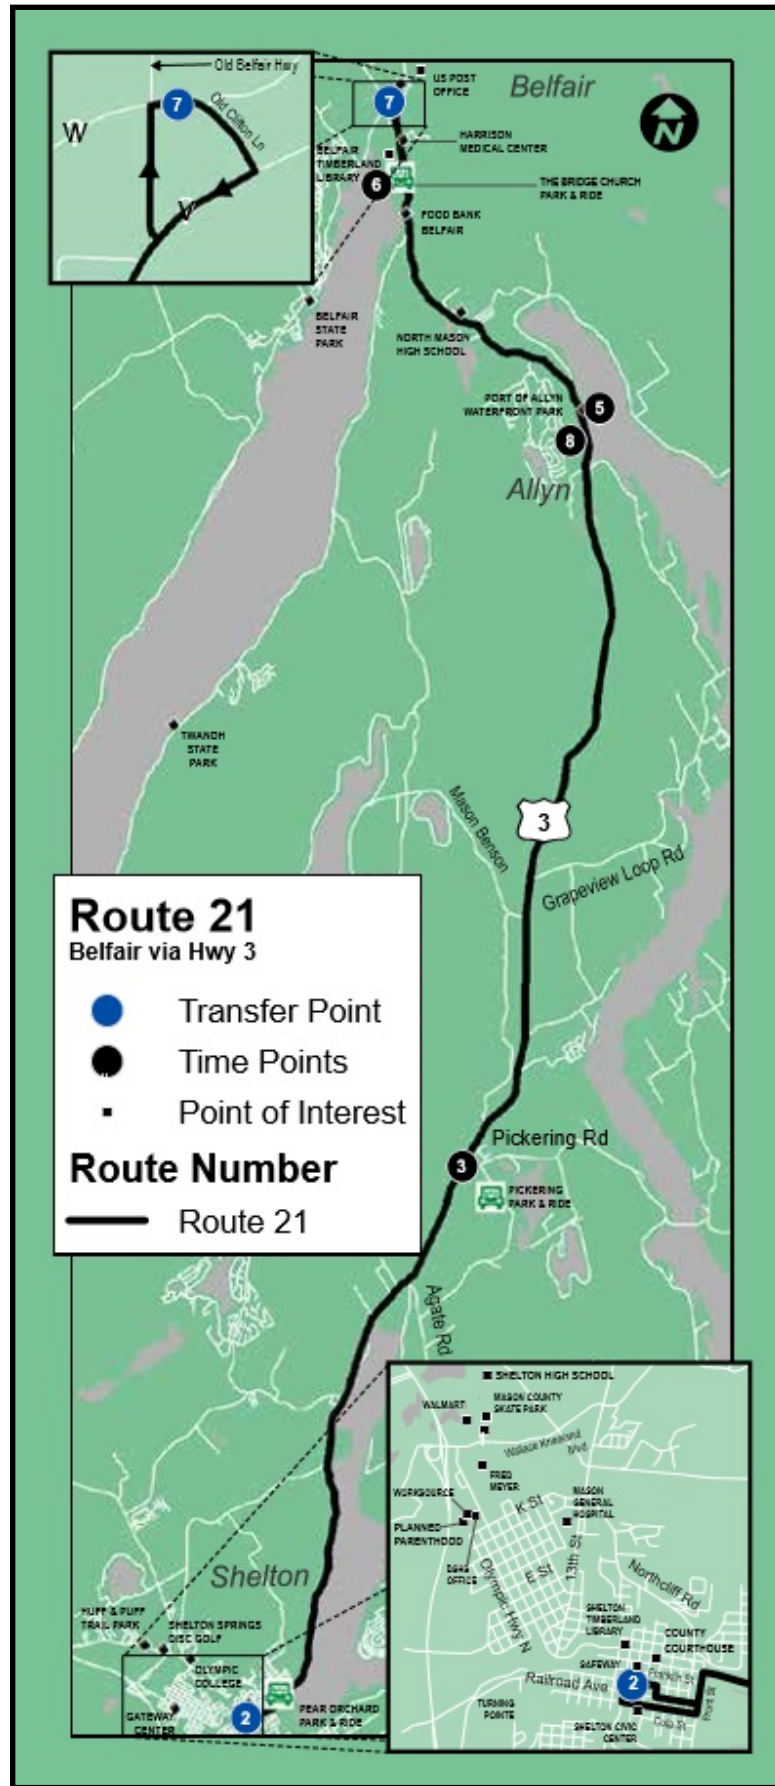

## MASON TRANSIT ROUTE TIMES AND MAPS

Tap on route below to jump to that route information

<a href="#">ROUTE 1</a>
<a href="#">ROUTE 21</a>
<a href="#">ROUTE 3</a>
<a href="#">ROUTE 23</a>
<a href="#">ROUTE 5</a>
<a href="#">ROUTE 6</a>
<a href="#">ROUTE 7</a>
<a href="#">ROUTE 8</a>
<a href="#">ROUTE 11</a>
<a href="#">ZIPPER ROUTE</a>
<a href="#">DIAL-A-RIDE</a>

1 Shelton to Belfair							
Wallace Kneeland @ Walmart	Transit-Community Center (TCC)	Pear Orchard Park & Ride	Pickering Rd Park & Ride	Krabbenhof Fire Station	Grapeview Fire Station	Port of Allyn Hwy 3 & Drum St	NE Clifton Ln @ Bill Hunter Park
1	2	9	3	6	4	5	7
Monday - Friday / Lunes a Viernes							
5:25 AM	5:30 AM	5:35 AM	5:45 AM	]	5:58 AM	6:08 AM	6:23 AM
---	6:40 AM	6:45 AM	6:52 AM	]	7:05 AM	7:15 AM	7:33 AM
---	10:30 AM	10:35 AM	10:45 AM	]	10:58 AM	11:08 AM	11:23 AM
---	12:30 PM	12:35 PM	12:45 PM	]	12:58 PM	1:08 PM	1:23 PM
---	2:05 PM	2:10 PM	2:20 PM	]	2:33 PM	2:43 PM	2:58 PM
---	4:45 PM	4:50 PM	5:00 PM	]	5:13 PM	5:23 PM	5:38 PM
Saturday / Sábado							
---	6:40 AM	6:45 AM	6:52 AM	]	7:05 AM	7:15 AM	7:33 AM
---	9:15 AM	9:20 AM	9:27 AM	]	9:40 AM	9:50 AM	10:08 AM
---	10:30 AM	10:35 AM	10:45 AM	]	10:58 AM	11:08 AM	11:23 AM
---	11:30 AM	11:35 AM	11:45 AM	]	11:58 AM	12:08 PM	12:23 PM
---	3:40 PM	3:45 PM	3:52 PM	]	4:05 PM	4:15 PM	4:33 PM

## Shelton to Belfair

Transit-Community Center (TCC)	Pear Orchard Park & Ride	Pickering Rd Park & Ride	Port of Allyn Hwy 3 & Drum St	NE Clifton Ln @ Bill Hunter Park
2	8	3	5	7
Monday - Friday / Lunes a Viernes				
3:30 AM	3:35 AM	3:45 AM	3:58 AM	4:10 AM