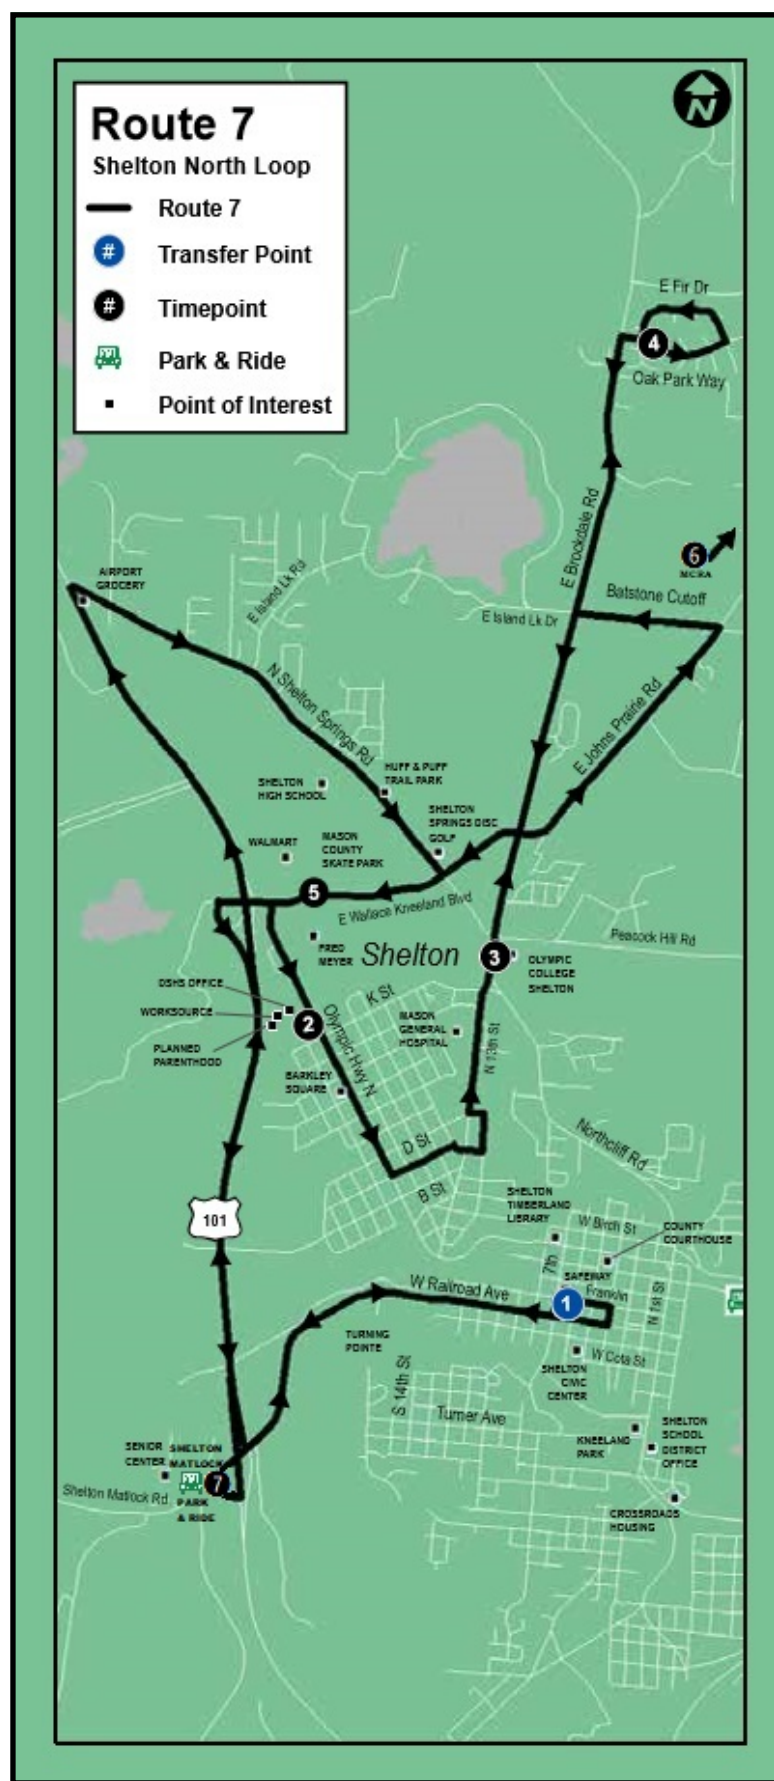

Monday - Friday / Lunes a Viernes

7:00 AM	7:17 AM	7:22 AM	⌋	7:30 AM	7:37 AM	7:40 AM	7:55 AM
8:00 AM	8:17 AM	8:22 AM	⌋	8:30 AM	8:37 AM	8:40 AM	8:55 AM
9:00 AM	9:17 AM	9:22 AM	⌋	9:30 AM	9:37 AM	9:40 AM	9:55 AM
10:00 AM	10:17 AM	10:22 AM	⌋	10:30 AM	10:37 AM	10:40 AM	10:55 AM
11:00 AM	11:17 AM	11:22 AM	⌋	11:30 AM	11:37 AM	11:40 AM	11:55 AM
12:00 PM	12:17 PM	12:22 PM	⌋	12:30 PM	12:37 PM	12:40 PM	12:55 PM
1:00 PM	1:17 PM	1:22 PM	⌋	1:30 PM	1:37 PM	1:40 PM	1:55 PM
2:00 PM	2:17 PM	2:22 PM	⌋	2:30 PM	2:37 PM	2:40 PM	2:55 PM
3:00 PM	3:17 PM	3:22 PM	⌋	3:30 PM	3:37 PM	3:40 PM	3:55 PM
4:00 PM	4:17 PM	4:22 PM	⌋	4:30 PM	4:37 PM	4:40 PM	4:55 PM
5:00 PM	5:17 PM	5:22 PM	⌋	5:30 PM	5:37 PM	5:40 PM	5:55 PM
6:00 PM	6:17 PM	6:22 PM	⌋	6:30 PM	6:37 PM	6:40 PM	6:55 PM
7:00 PM	7:17 PM	7:22 PM	⌋	7:30 PM	7:37 PM	7:40 PM	7:55 PM

Saturday / Sábado

8:00 AM	8:17 AM	8:22 AM	⌋	8:30 AM	8:37 AM	8:40 AM	8:55 AM
9:00 AM	9:17 AM	9:22 AM	⌋	9:30 AM	9:37 AM	9:40 AM	9:55 AM
10:00 AM	10:17 AM	10:22 AM	⌋	10:30 AM	10:37 AM	10:40 AM	10:55 AM
11:00 AM	11:17 AM	11:22 AM	⌋	11:30 AM	11:37 AM	11:40 AM	11:55 AM
12:00 PM	12:17 PM	12:22 PM	⌋	12:30 PM	12:37 PM	12:40 PM	12:55 PM
1:00 PM	1:17 PM	1:22 PM	⌋	1:30 PM	1:37 PM	1:40 PM	1:55 PM
2:00 PM	2:17 PM	2:22 PM	⌋	2:30 PM	2:37 PM	2:40 PM	2:55 PM
3:00 PM	3:17 PM	3:22 PM	⌋	3:30 PM	3:37 PM	3:40 PM	3:55 PM
4:00 PM	4:17 PM	4:22 PM	⌋	4:30 PM	4:37 PM	4:40 PM	4:55 PM
5:00 PM	5:17 PM	5:22 PM	⌋	5:30 PM	5:37 PM	5:40 PM	5:55 PM