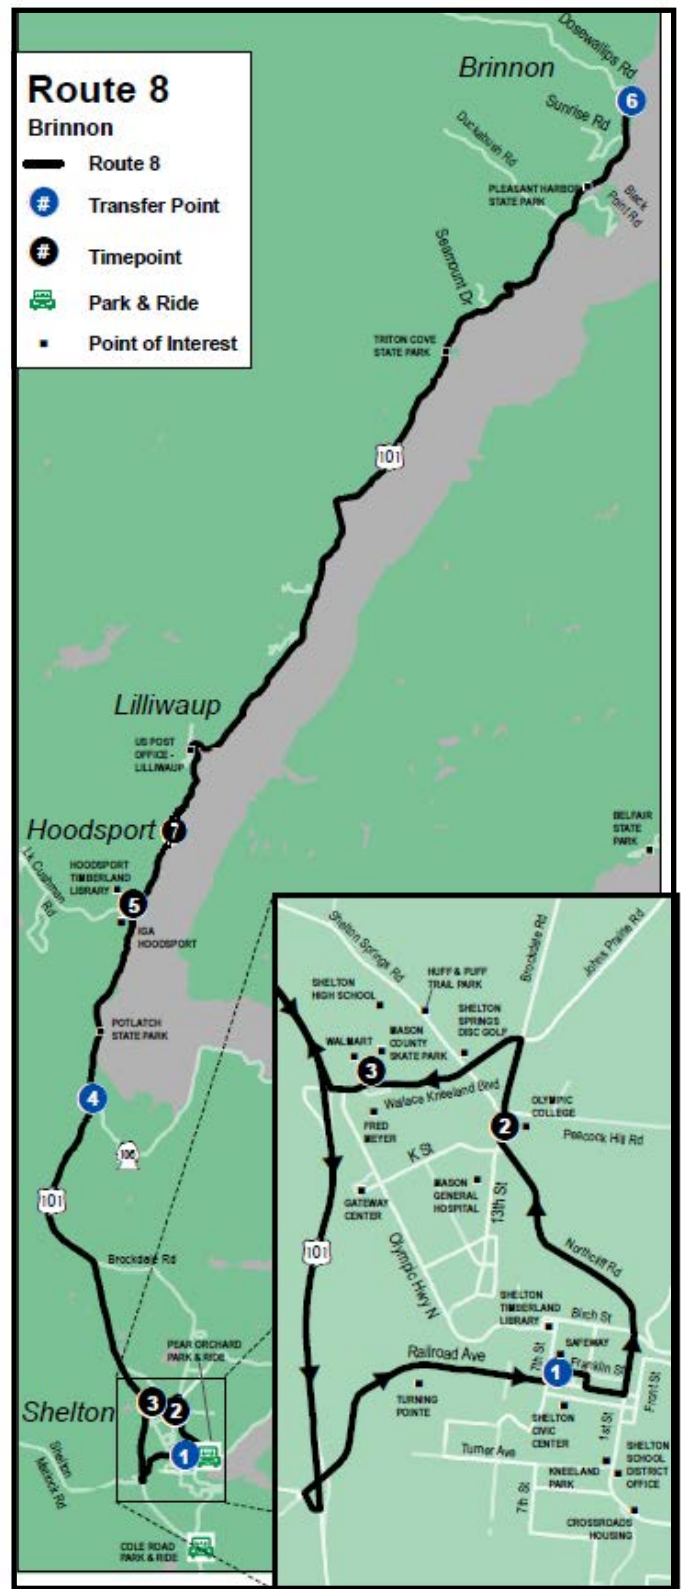

8

Shelton to Triton Cove

Transit-Community Center (TCC)	North 13th St @ Olympic College	Wallace Kneeland @ Walmart	Hwy 101 @ Twin Totems	Hood Canal Visitors Center Hoodsport	Hwy 101 @ The Tides	Hwy 101 @ Triton Cove State Park / Brinnon
1	2	3	4	5	7	6
Monday - Friday / Lunes a Viernes						
8:05 AM	8:10 AM	8:12 AM	8:25 AM	8:35 AM	8:42 AM	9:05 AM
2:10 PM	2:15 PM	2:17 PM	2:30 PM	2:40 PM	2:47 PM	3:10 PM
Saturday / Sábado						
7:00 AM	7:05 AM	7:07 AM	7:20 AM	7:30 AM	7:37 AM	8:00 AM
5:30 PM	5:35 PM	5:37 PM	5:49 PM	5:59 PM	6:06 PM	6:30 PM

8

Triton Cove to Shelton

Hwy 101 @ Triton Cove State Park / Brinnon	Hwy 101 @ The Tides	Hwy 101 @ Twin Totems	Wallace Kneeland @ Walmart	Transit-Community Center (TCC)
6	7	4	3	1
Monday - Friday / Lunes a Viernes				
9:10 AM	9:30 AM	9:50 AM	10:05 AM	10:15 AM
3:25 PM	3:45 PM	4:05 PM	4:20 PM	4:30 PM
Saturday / Sabado				
8:10 AM	8:30 AM	8:50 AM	9:05 AM	9:15 AM
6:40 PM	7:00 PM	7:20 PM	7:35 PM	7:45 PM