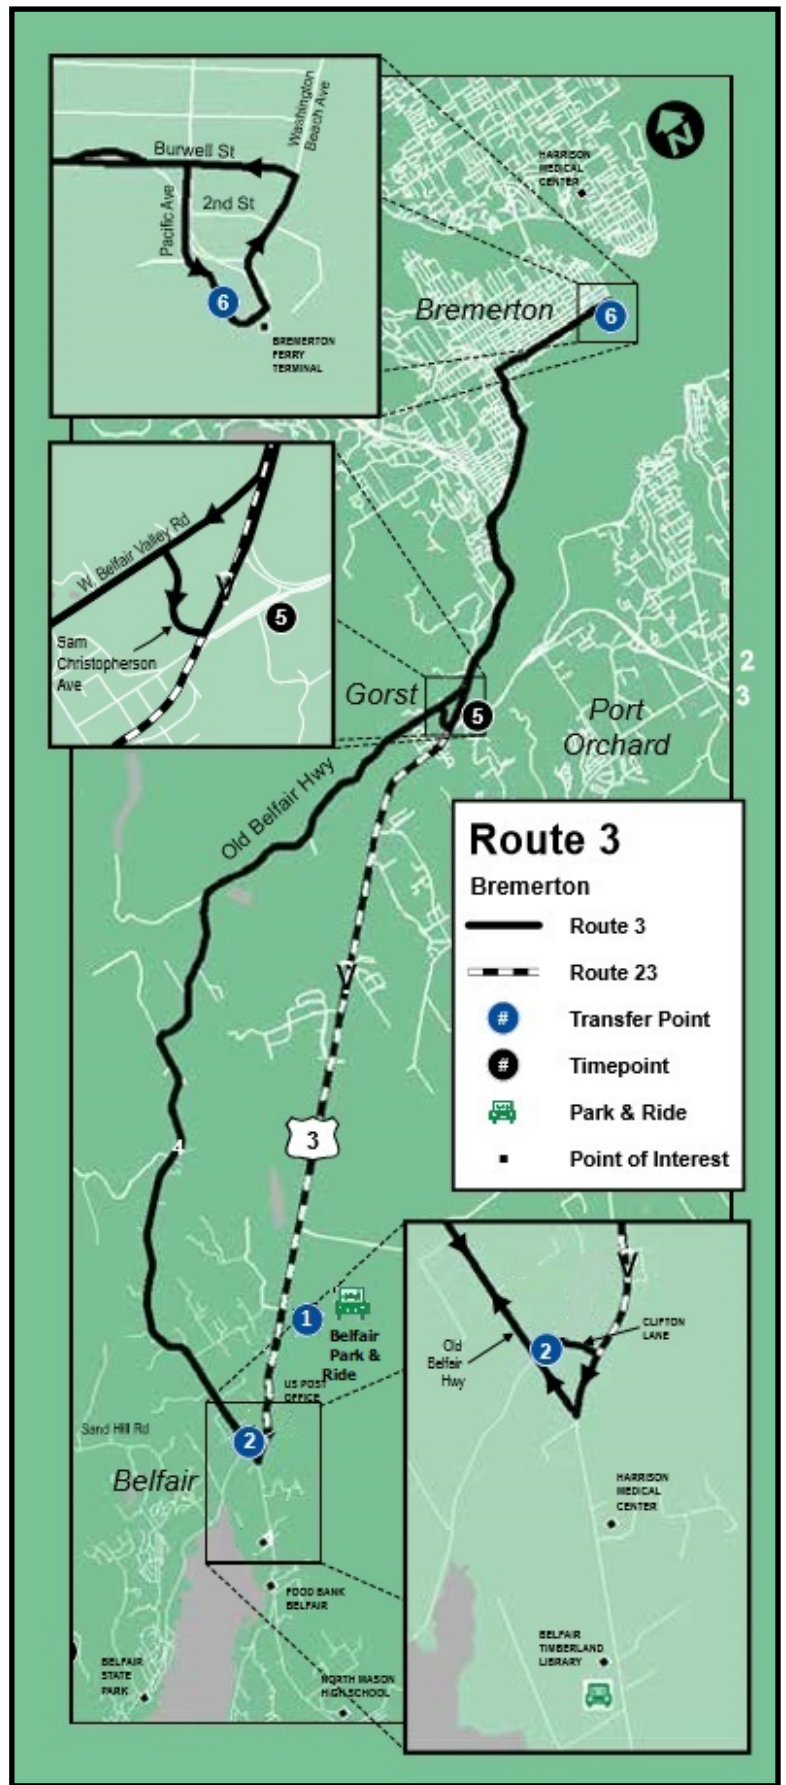

3 Belfair to Bremerton			
Belfair Park & Ride	NE Clifton Ln @ Bill Hunter Park	Hwy 16 @ West Frontage Rd/Gorst	Bremerton Ferry Terminal
1	2	5	6
Monday - Friday / Lunes a Viernes			
5:25 AM	6:30 AM	7:00 AM	6:10 AM
6:25 AM	6:30 AM	7:00 AM	7:05 AM
7:45 AM	7:50 AM	8:20 AM	8:25 AM
11:25 AM	11:30 AM	12:00 PM	12:05 PM
1:50 PM	1:55 PM	2:20 PM	2:30 PM
4:40 PM	4:45 PM	5:10 PM	5:20 PM
5:50 PM	5:55 PM	6:20 PM	6:30 PM
Saturday / Sábado			
7:45 AM	7:50 AM	8:20 AM	8:25 AM
10:15 AM	10:20 AM	10:50 AM	11:00 AM
12:40 PM	12:45 PM	1:10 PM	1:25 PM
4:40 PM	4:45 PM	5:10 PM	5:15 PM

3 Bremerton to Belfair		
Bremerton Ferry Terminal	NE Clifton Ln @ Bill Hunter Park	Belfair Park & Ride
6	2	1
MONDAY - FRIDAY / LUNES A VIERNES		
6:15 AM	6:50 AM	6:55 AM
7:20 AM	7:55 AM	8:00 AM
8:40 AM	9:15 AM	9:20 AM
12:20 PM	12:55 PM	1:00 PM
2:40 PM	3:15 PM	3:20 PM
5:30 PM	6:05 PM	6:10 PM
6:45 PM	7:20 PM	7:25 PM
Saturday / Sábado		
8:40 AM	9:15 AM	9:20 AM
11:15 AM	11:50 AM	11:55 AM
1:30 PM	2:05 PM	2:25 PM
5:30 PM	6:05 PM	6:10 PM