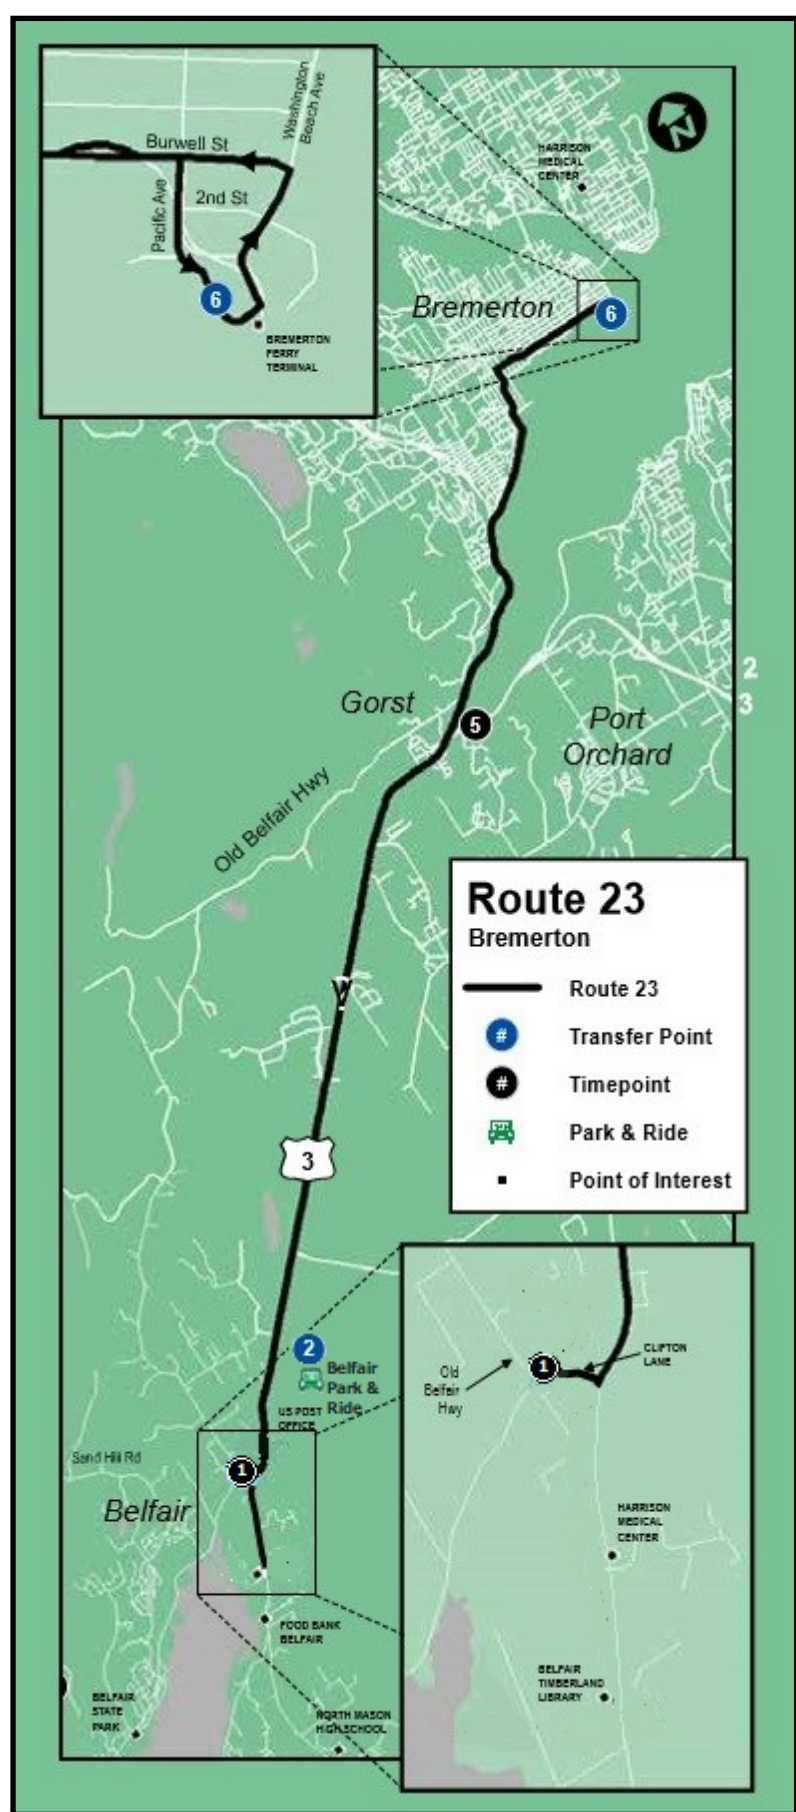

23

Belfair to Bremerton

NE Clifton Ln @ Bill
Hunter Park

1

Belfair Park & Ride

2

Bremerton Ferry
Terminal

6

Monday - Friday / Lunes a Viernes

4:10 AM

4:15 AM

4:40 AM

23

Bremerton to Belfair

Bremerton Ferry
Terminal

6

Belfair Park & Ride

2

NE Clifton Ln @ Bill
Hunter Park

1

Monday - Friday / Lunes a

4:40 AM

5:05 AM

5:10 AM