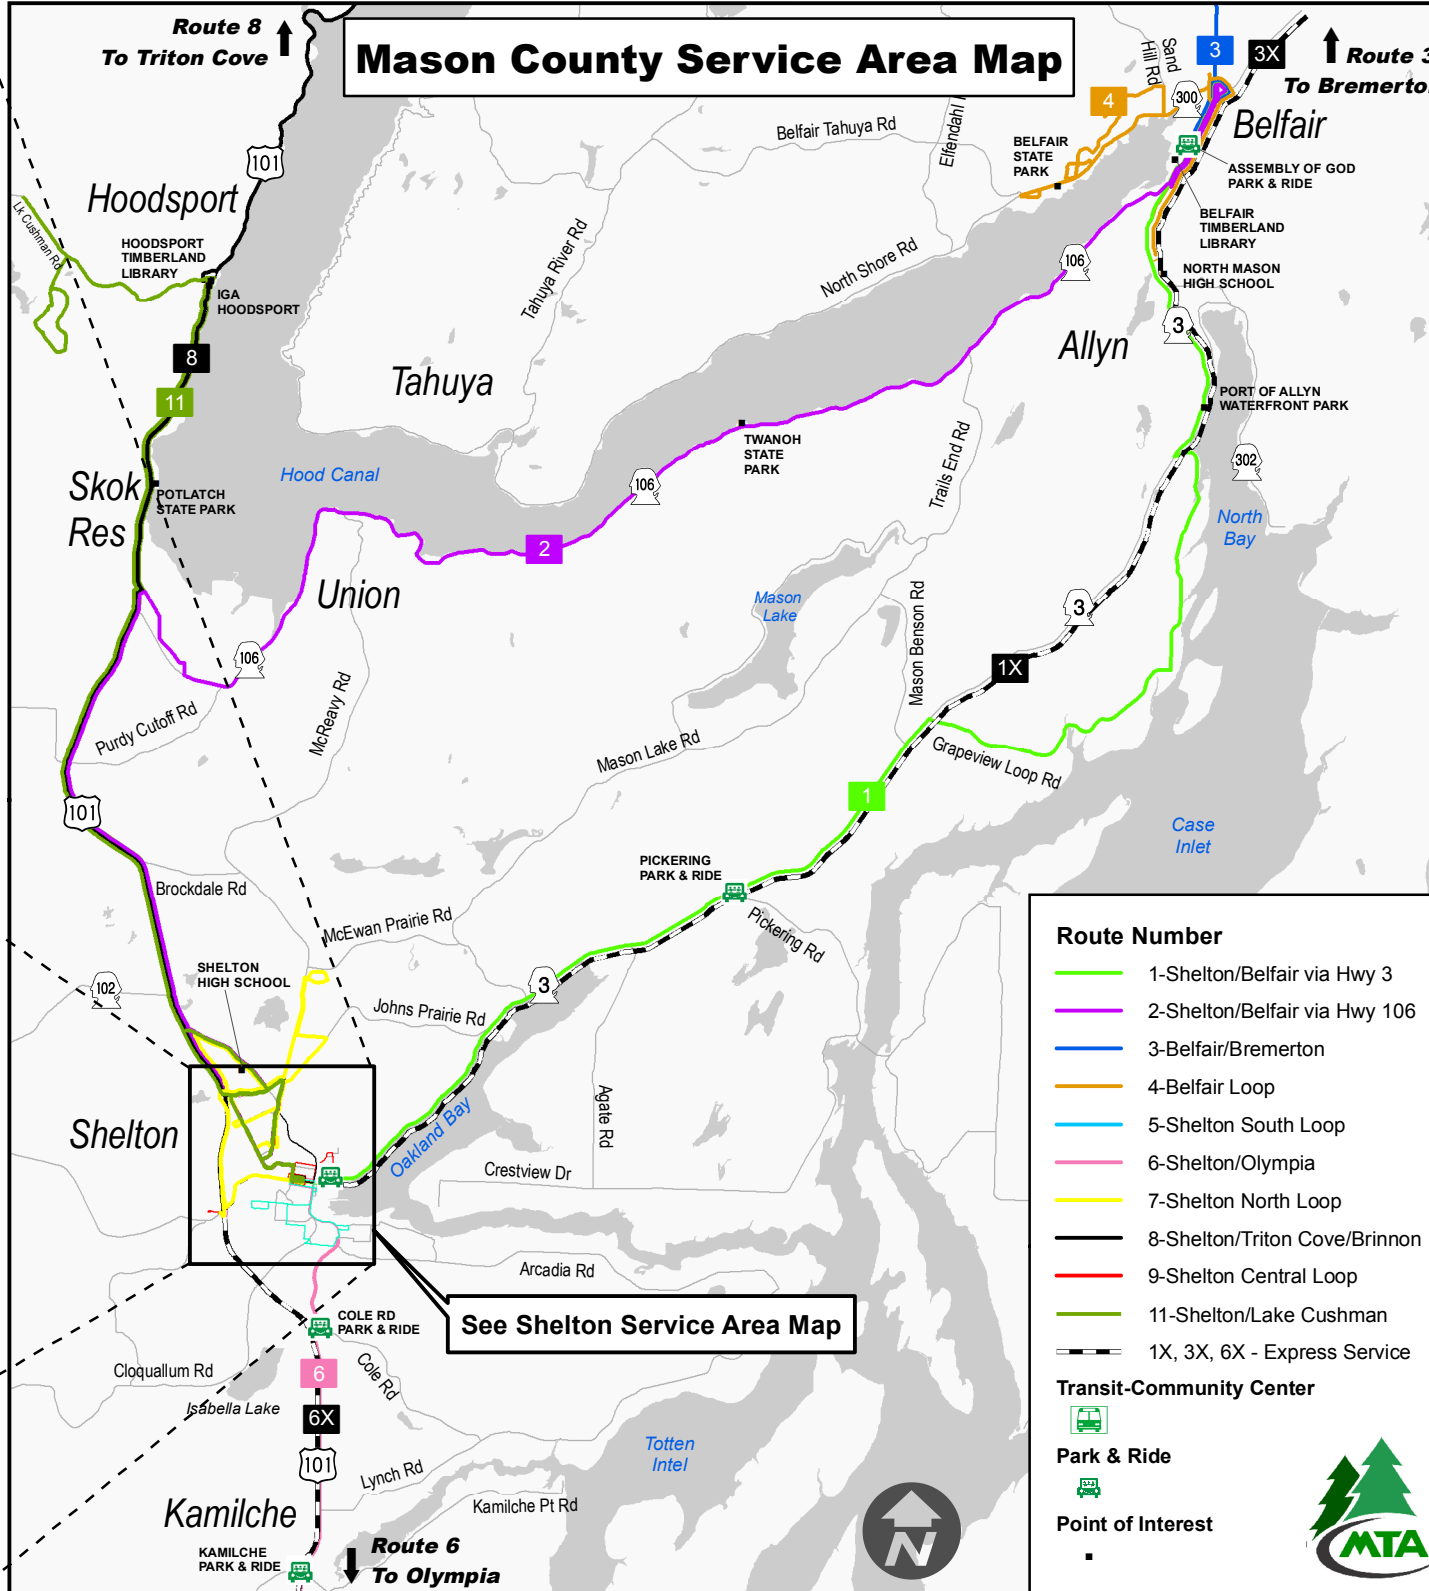

Mason County Service Area Map

Route Number

- 1-Shelton/Belfair via Hwy 3
- 2-Shelton/Belfair via Hwy 106
- 3-Belfair/Bremerton
- 4-Belfair Loop
- 5-Shelton South Loop
- 6-Shelton/Olympia
- 7-Shelton North Loop
- 8-Shelton/Triton Cove/Brinnon
- 9-Shelton Central Loop
- 11-Shelton/Lake Cushman
- 1X, 3X, 6X - Express Service

Transit-Community Center

Park & Ride

Point of Interest