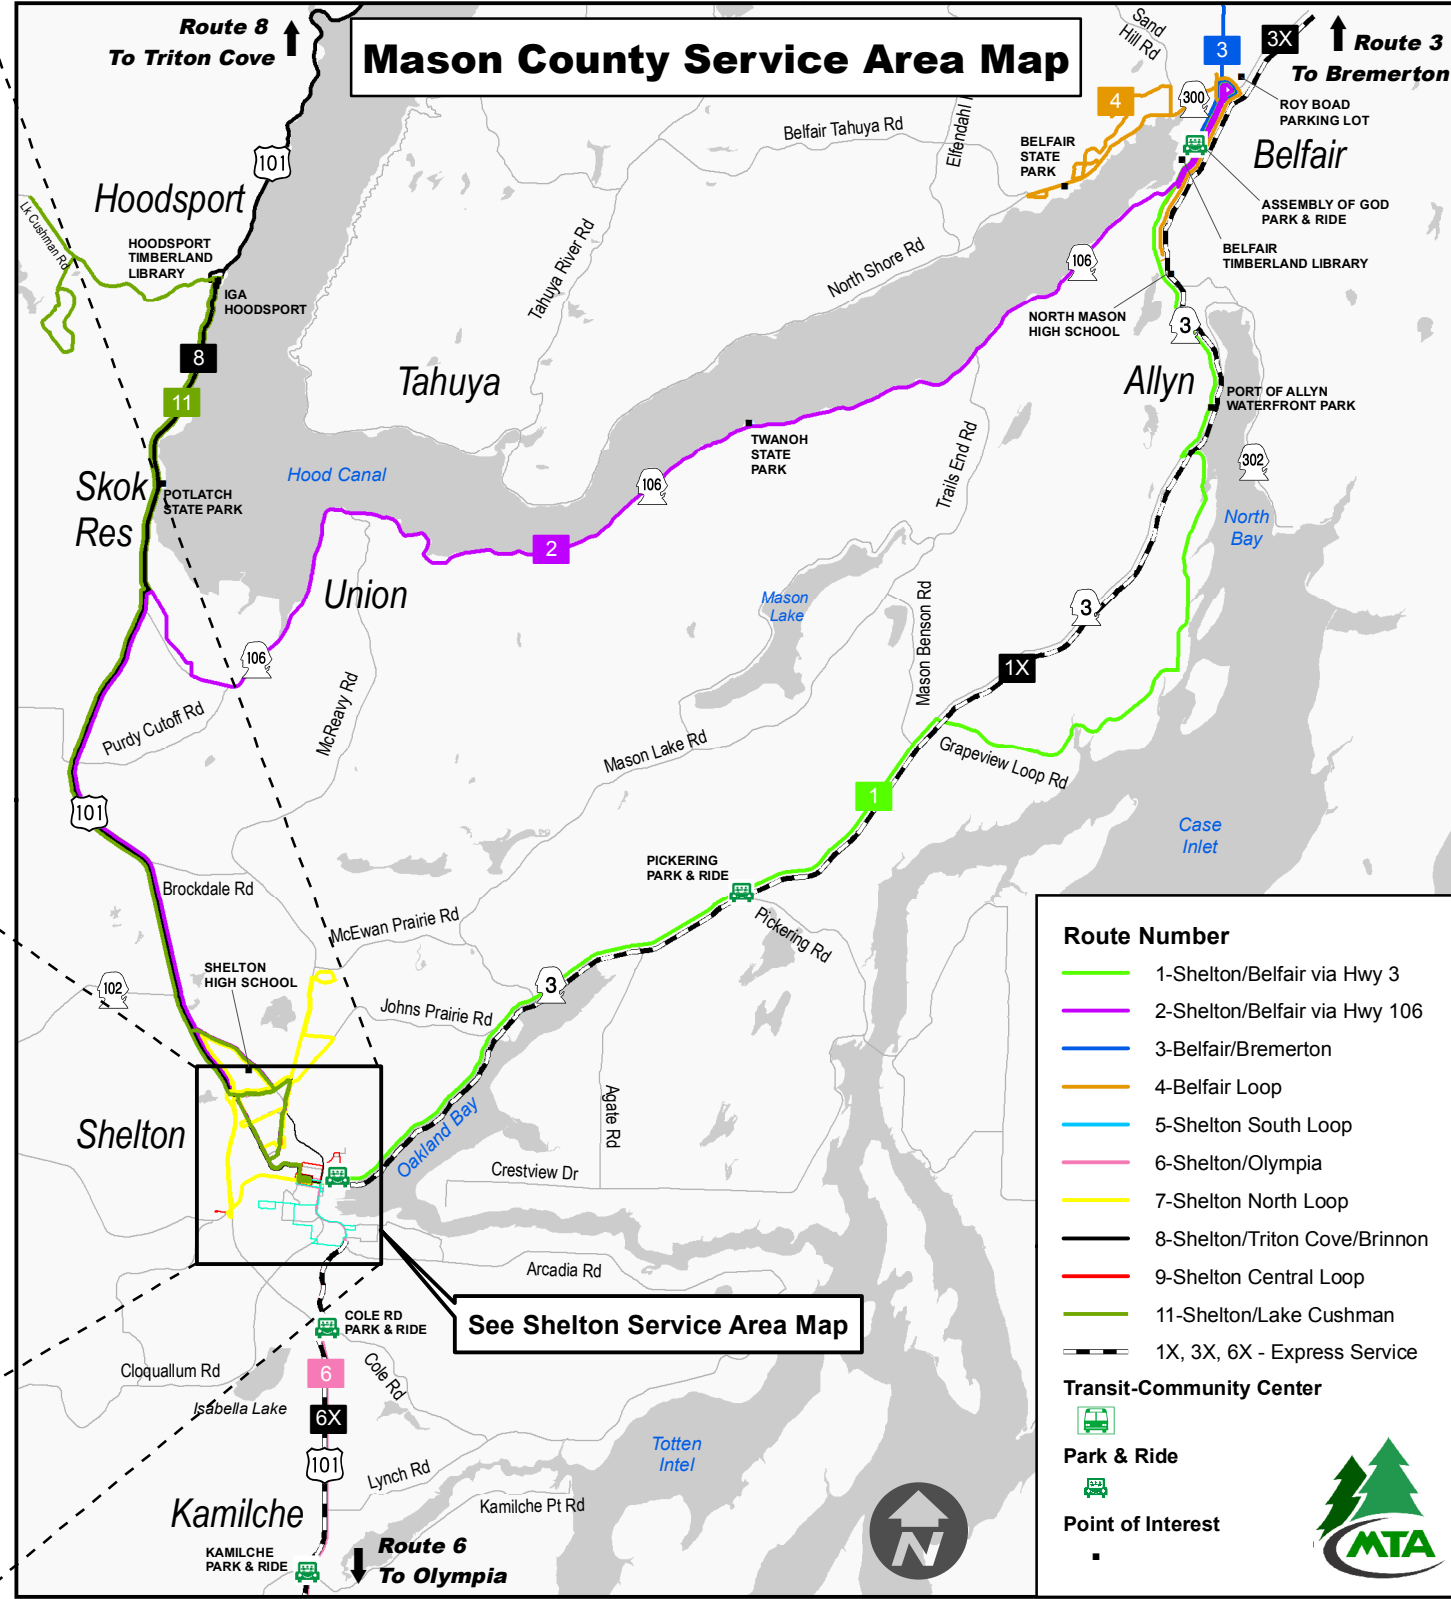

Mason County Service Area Map

- Route Number**
- 1-Shelton/Belfair via Hwy 3
 - 2-Shelton/Belfair via Hwy 106
 - 3-Belfair/Bremerton
 - 4-Belfair Loop
 - 5-Shelton South Loop
 - 6-Shelton/Olympia
 - 7-Shelton North Loop
 - 8-Shelton/Triton Cove/Brinnon
 - 9-Shelton Central Loop
 - 11-Shelton/Lake Cushman
 - 1X, 3X, 6X - Express Service
- Transit-Community Center**
- Transit-Community Center
- Park & Ride**
- Park & Ride
- Point of Interest**
- Point of Interest

See Shelton Service Area Map